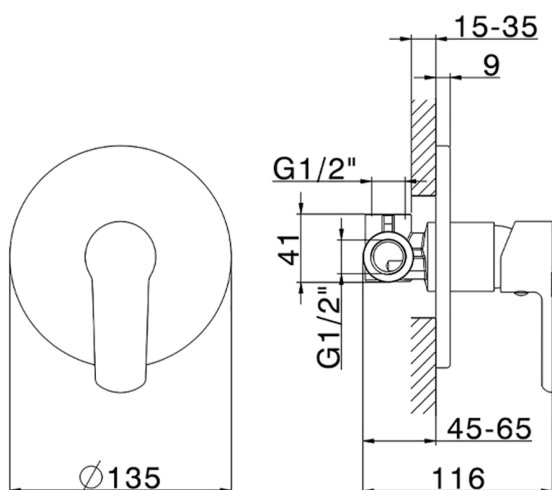

Concealed single lever shower valve SATURNO_SN000304

MODEL **SN000304**

Concealed single lever shower valve, with concealed part

AVAILABLE FINISHINGS

CHARACTERISTICS

Cartridge Spare Parts **ZZ99751000**

35 mm Cartridge

Installation **Concealed**

2026-06-27