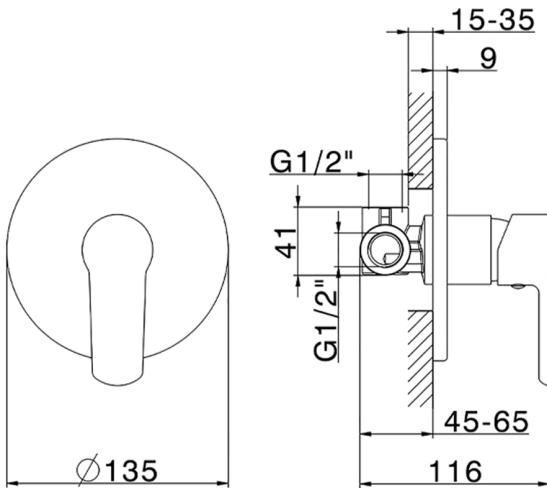

## Concealed single lever shower valve SATURNO\_SN000304

MODEL **SN000304**

Concealed single lever shower valve, with concealed part

AVAILABLE FINISHINGS

CHARACTERISTICS

Cartridge Spare Parts **ZZ99751000**

**35 mm Cartridge**

Installation **Concealed**

2026-05-17