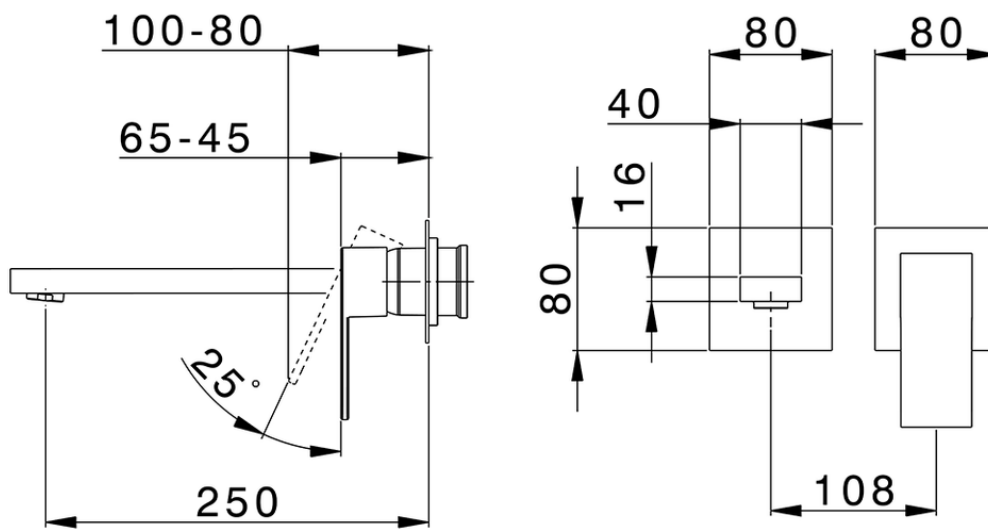

Exposed part for single lever washbasin valve NUOVA EGO\_NE005511

NE005511

<https://en.huberitalia.com/exposed-part-for-single-lever-washbasin-valve-nuova-ego-ne005511>

Piastra/Plate/Plaque/Platte/Placa

2-3mm: XX 56-76

10mm: XX 48-68