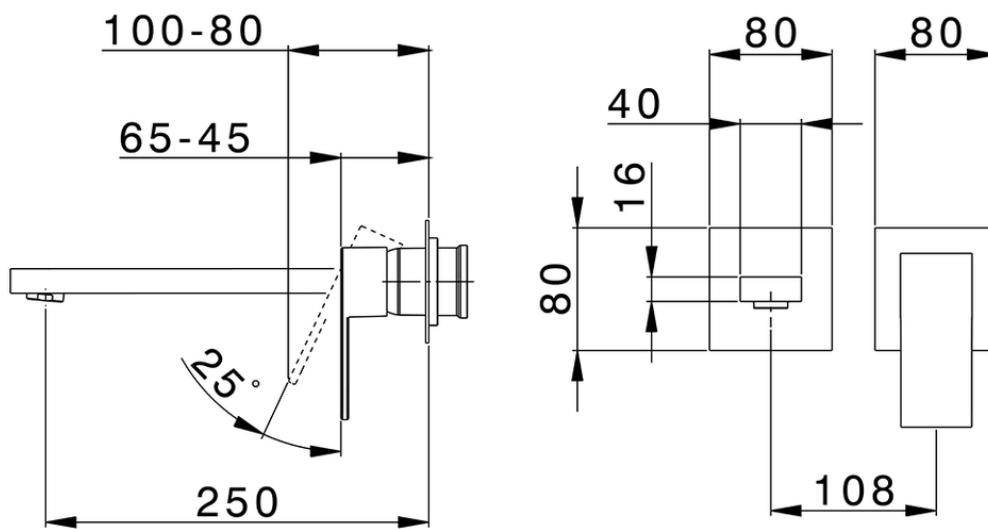

Exposed part for single lever washbasin valve NUOVA EGO_NE005511

NE005511

<https://en.huberitalia.com/exposed-part-for-single-lever-washbasin-valve-nuova-ego-ne005511>

Piastra/Plate/Plaque/Platte/Placa

2-3mm: XX 56-76

10mm: XX 48-68