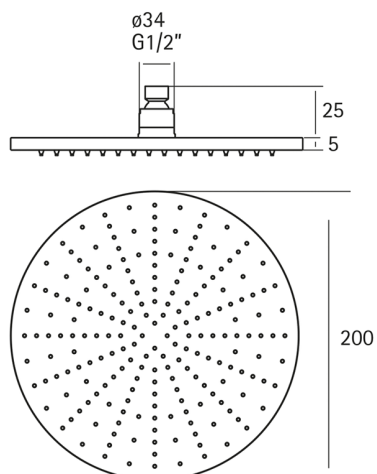

Lynox showerhead LYNOX_SS016430

MODEL **SS016430**

Showerhead, 200 mm Round 4 mm thick, Inox AISI 316L

AVAILABLE FINISHINGS

D1 D1 Brushed Inox

CHARACTERISTICS

2024-11-15