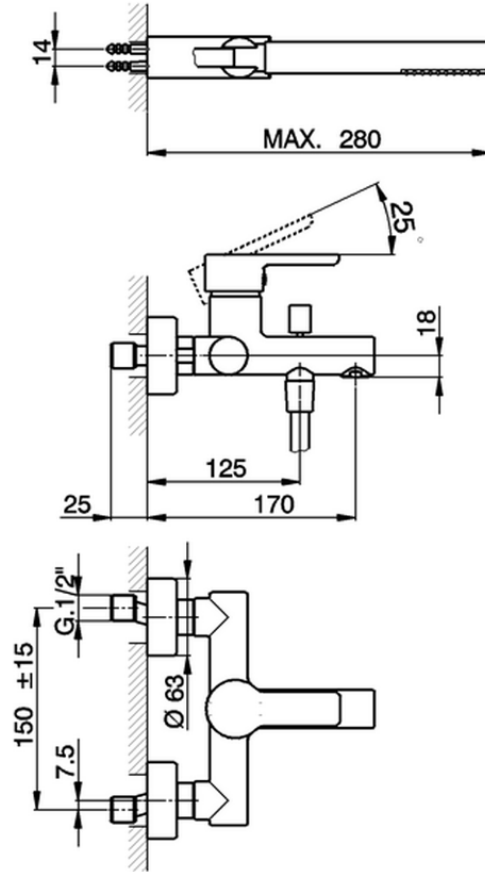

Single lever bath mixer, with shower set SOFT\_SF000120

SF000120

<https://en.huberitalia.com/single-lever-bath-mixer-with-shower-set-soft-sf000120>

2024-11-15