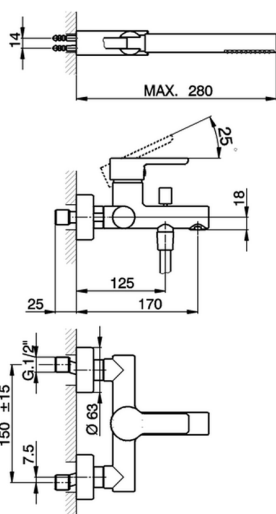

Single lever bath mixer, with shower set SOFT_SF000120

MODEL **SF000120**

Single lever bath mixer, with shower set, wall mounted adjustable handshower bracket, 26 mm ABS minimalistic one spray handshower, 150 cm Brass flexible hose

AVAILABLE FINISHINGS

CHARACTERISTICS

Cartridge Spare Parts **ZZ95435000**

35 mm Cartridge

2024-11-15