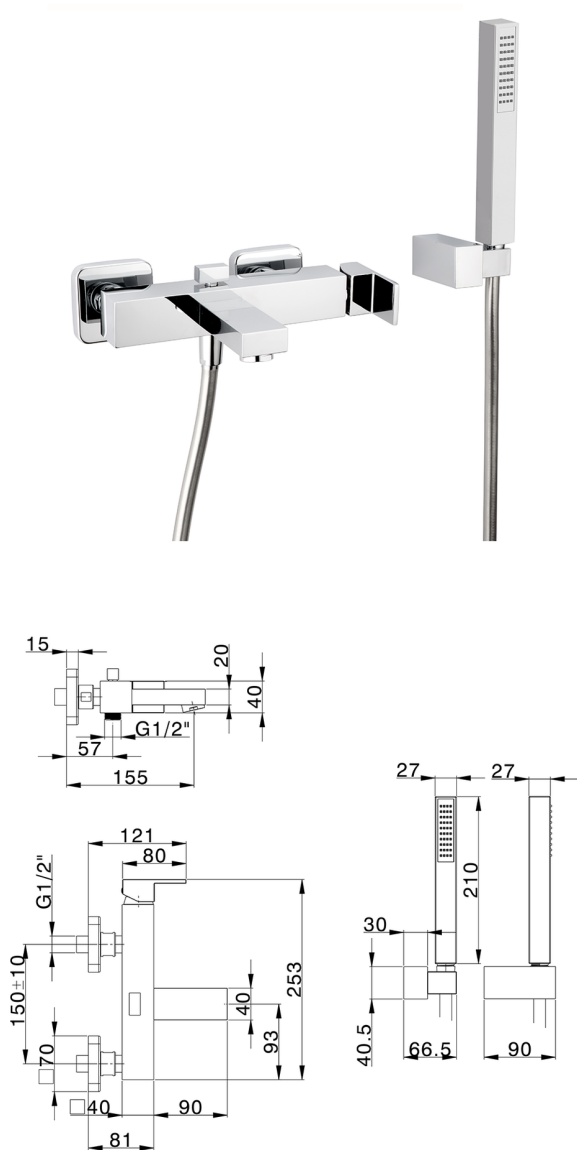

Single lever bath mixer, with shower set NUOVA EGO_NE000124

MODEL **NE000124**

Single lever bath mixer, with shower set, wall mounted adjustable handshower bracket, ABS 27x27mm one spray minimalist square handshower, 150 cm smooth SILVERFLEX Flexible Hose

AVAILABLE FINISHINGS

-  **21** 21 Chrome
-  **2F** 2F Brushed Nickel
-  **40** 40 Matt Black
-  **4Q** 4Q Matt White

CHARACTERISTICS

Cartridge Spare Parts **ZZ97179000**

35 mm Cartridge

2024-12-22