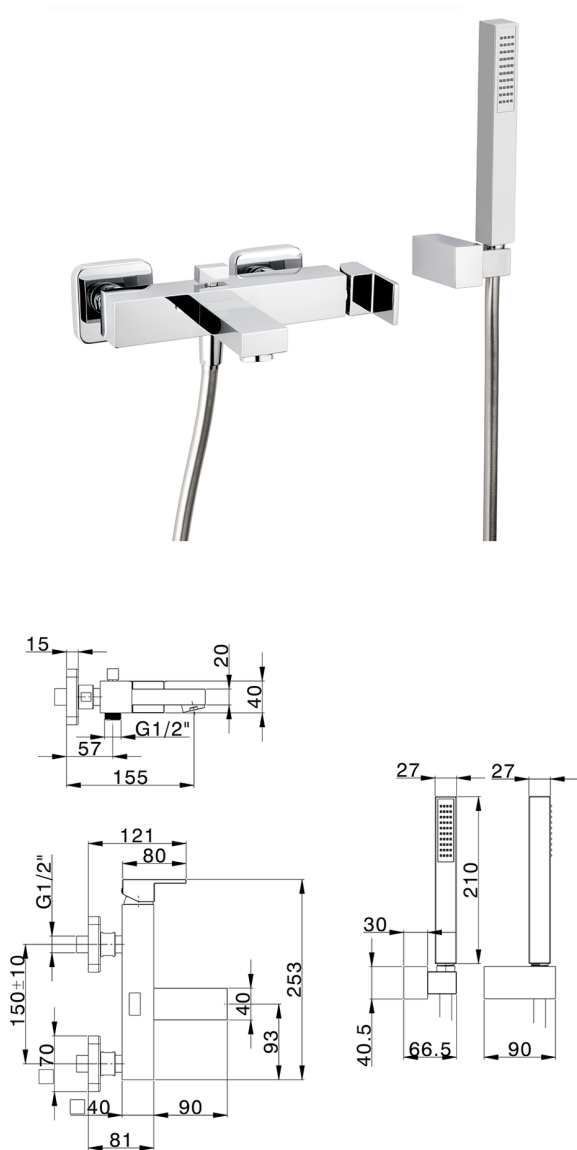

## Single lever bath mixer, with shower set NUOVA EGO\_NE000124

MODEL **NE000124**

Single lever bath mixer, with shower set, wall mounted adjustable handshower bracket, ABS 27x27mm one spray minimalist square handshower, 150 cm smooth SILVERFLEX Flexible Hose

### AVAILABLE FINISHINGS

-  **21** 21 Chrome
-  **2F** 2F Brushed Nickel
-  **40** 40 Matt Black
-  **4Q** 4Q Matt White

### CHARACTERISTICS

Cartridge Spare Parts **ZZ97179000**

**35 mm Cartridge**

2024-12-22