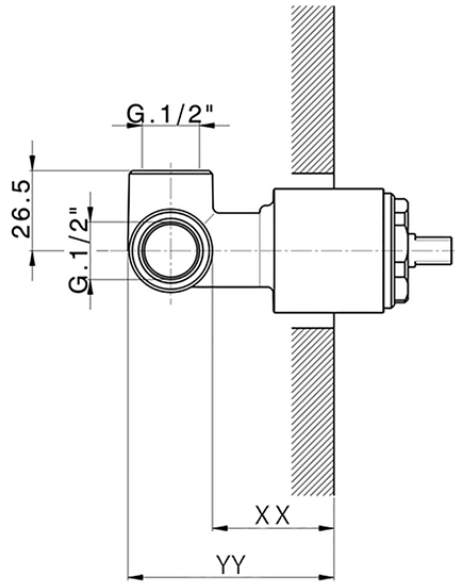

Exposed part for concealed S.L. shower valve H3_AH003000

AH003000

<https://en.huberitalia.com/exposed-part-for-concealed-s-l-shower-valve-h3-ah003000>

Piastra/Plate/Plaque/Platte/Placa

2-3mm: XX 27-47 YY 54-74

10mm: XX 16-40 YY 43-68

ZB005300

<https://en.huberitalia.com/concealed-single-lever-shower-valve-concealed-zb005300>

2024-12-19