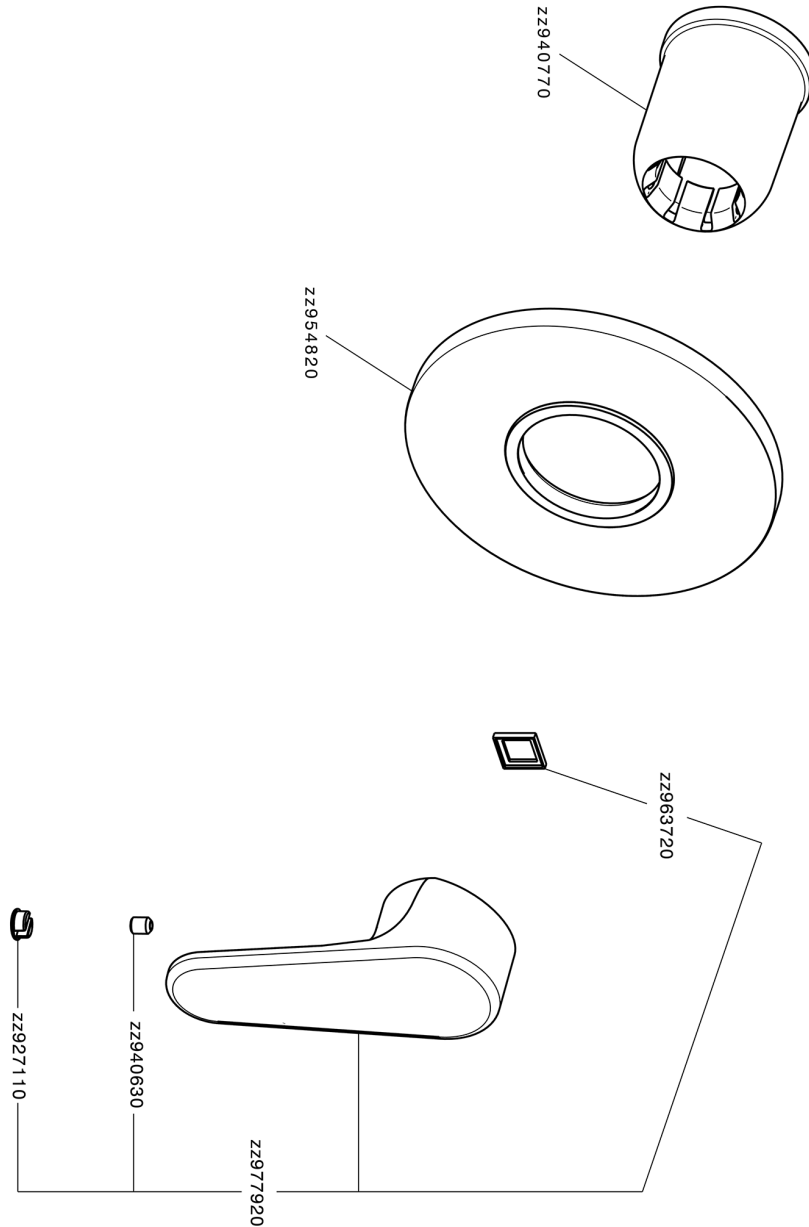

Exposed part for concealed S.L. shower valve H3_AH003000

MODEL **AH003000**

Exposed part for concealed S.L. shower valve, without concealed part, for item ZB005300

AVAILABLE FINISHINGS

-  **21** 21 Chrome
-  **2F** 2F Brushed Nickel
-  **40** 40 Matt Black

CHARACTERISTICS

Installation **Concealed**

Required concealed parts **ZB005300**

Exposed part for concealed S.L. shower valve H3_AH003000

AH003000

<https://en.huberitalia.com/exposed-part-for-concealed-s-l-shower-valve-h3-ah003000>

Concealed single lever shower valve CONCEALED_ZB005300

MODEL **ZB005300**

Concealed single lever shower valve, 1/2" Concealed shower mixer, without trim kit

AVAILABLE FINISHINGS

 **04** 04 Without finishing

CHARACTERISTICS

Installation	Concealed
Cartridge Spare Parts	ZZ94035000
35 mm Cartridge	
Concealed	1

Piastra/Plate/Plaque/Platte/Placa
 2-3mm: XX 27-47 YY 54-74
 10mm: XX 16-40 YY 43-68

2024-12-19