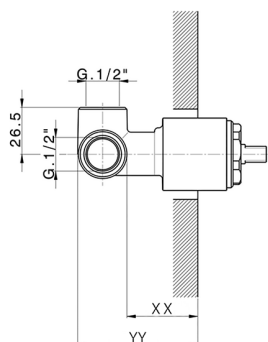

Concealed single lever shower valve CONCEALED_ZB005300

MODEL **ZB005300**

Concealed single lever shower valve, 1/2" Concealed shower mixer, without trim kit

AVAILABLE FINISHINGS

 **04** 04 Without finishing

CHARACTERISTICS

Installation	Concealed
Cartridge Spare Parts	ZZ94035000
35 mm Cartridge	
Concealed	1

Piastra/Plate/Plaque/Platte/Placa
 2-3mm: XX 27-47 YY 54-74
 10mm: XX 16-40 YY 43-68

2024-12-19