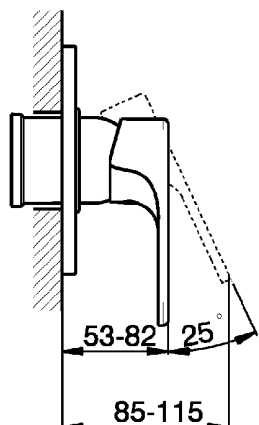

Exposed part for concealed S.L. shower valve H3_AH003000

MODEL **AH003000**

Exposed part for concealed S.L. shower valve, without concealed part, for item ZB005300

AVAILABLE FINISHINGS

-  **21** 21 Chrome
-  **2F** 2F Brushed Nickel
-  **40** 40 Matt Black

CHARACTERISTICS

Installation **Concealed**

Required concealed parts **ZB005300**

Exposed part for concealed S.L. shower valve H3_AH003000

AH003000

<https://en.huberitalia.com/exposed-part-for-concealed-s-l-shower-valve-h3-ah003000>

Concealed single lever shower valve CONCEALED_ZB005300

MODEL **ZB005300**

Concealed single lever shower valve, 1/2" Concealed shower mixer, without trim kit

AVAILABLE FINISHINGS

 **04** 04 Without finishing

CHARACTERISTICS

Installation	Concealed
Cartridge Spare Parts	ZZ94035000
35 mm Cartridge	
Concealed	1

Piastra/Plate/Plaque/Platte/Placa
 2-3mm: XX 27-47 YY 54-74
 10mm: XX 16-40 YY 43-68

2024-12-19