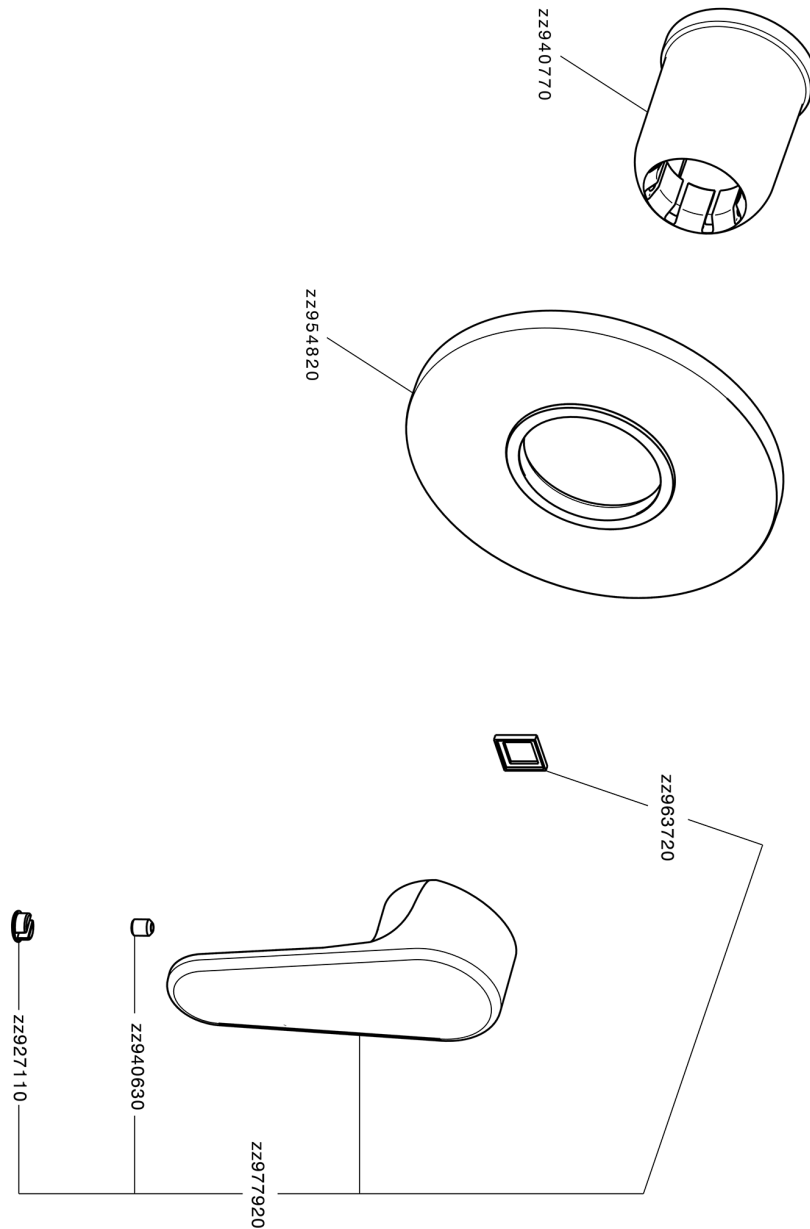

Exposed part for concealed S.L. shower valve H3_AH003000

AH003000

<https://en.huberitalia.com/exposed-part-for-concealed-s-l-shower-valve-h3-ah003000>

Concealed single lever shower valve CONCEALED_ZB005300

ZB005300

<https://en.huberitalia.com/concealed-single-lever-shower-valve-concealed-zb005300>

2024-12-18