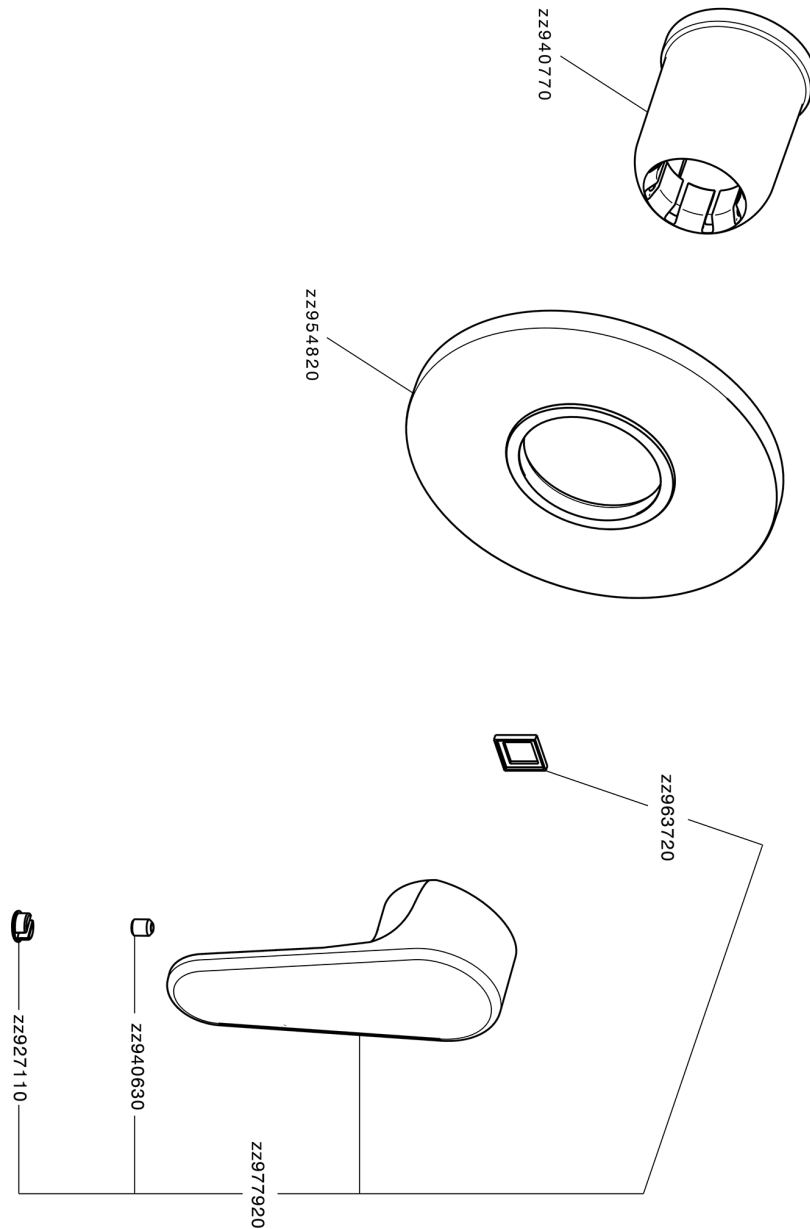

Exposed part for concealed S.L. shower valve H3_AH003000

MODEL **AH003000**

Exposed part for concealed S.L. shower valve, without concealed part, for item ZB005300

AVAILABLE FINISHINGS

-  **21** 21 Chrome
-  **2F** 2F Brushed Nickel
-  **40** 40 Matt Black

CHARACTERISTICS

Installation **Concealed**

Required concealed parts **ZB005300**

Exposed part for concealed S.L. shower valve H3_AH003000

AH003000

<https://en.huberitalia.com/exposed-part-for-concealed-s-l-shower-valve-h3-ah003000>

Concealed single lever shower valve CONCEALED_ZB005300

MODEL **ZB005300**

Concealed single lever shower valve, 1/2" Concealed shower mixer, without trim kit

AVAILABLE FINISHINGS

04 04 Without finishing

CHARACTERISTICS

Installation	Concealed
Cartridge Spare Parts	ZZ94035000
35 mm Cartridge	
Concealed	1

Piastra/Plate/Plaque/Platte/Placa
 2-3mm: XX 27-47 YY 54-74
 10mm: XX 16-40 YY 43-68

2024-12-18