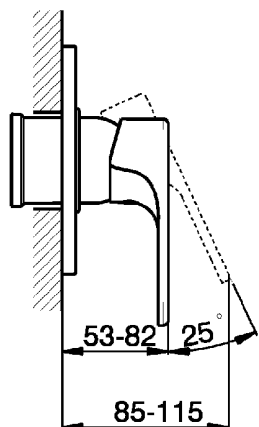

Exposed part for concealed S.L. shower valve H3_AH003000

MODEL **AH003000**

Exposed part for concealed S.L. shower valve, without concealed part, for item ZB005300

AVAILABLE FINISHINGS

-  **21** 21 Chrome
-  **2F** 2F Brushed Nickel
-  **40** 40 Matt Black

CHARACTERISTICS

Installation **Concealed**

Required concealed parts **ZB005300**

Exposed part for concealed S.L. shower valve H3_AH003000

AH003000

<https://en.huberitalia.com/exposed-part-for-concealed-s-l-shower-valve-h3-ah003000>

Concealed single lever shower valve CONCEALED_ZB005300

MODEL **ZB005300**

Concealed single lever shower valve, 1/2" Concealed shower mixer, without trim kit

AVAILABLE FINISHINGS

04 04 Without finishing

CHARACTERISTICS

Installation	Concealed
Cartridge Spare Parts	ZZ94035000
35 mm Cartridge	
Concealed	1

Piastra/Plate/Plaque/Platte/Placa
 2-3mm: XX 27-47 YY 54-74
 10mm: XX 16-40 YY 43-68

2024-12-18