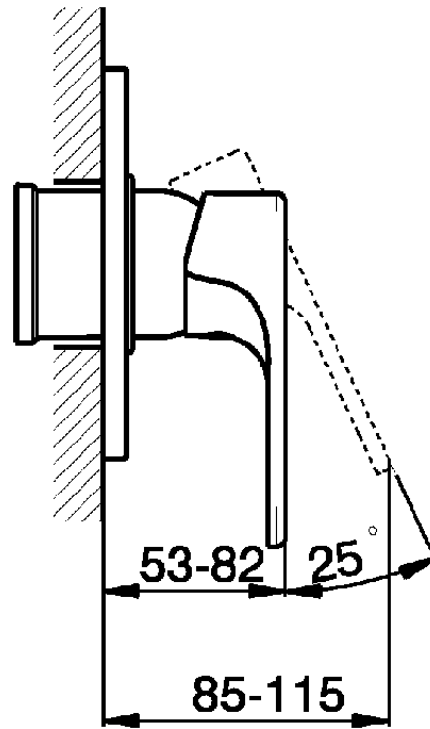

Exposed part for concealed S.L. shower valve H3_AH003000

AH003000

<https://en.huberitalia.com/exposed-part-for-concealed-s-l-shower-valve-h3-ah003000>

Piastra/Plate/Plaque/Platte/Placa

2-3mm: XX 27-47 YY 54-74

10mm: XX 16-40 YY 43-68

ZB005300

<https://en.huberitalia.com/concealed-single-lever-shower-valve-concealed-zb005300>

2024-12-19