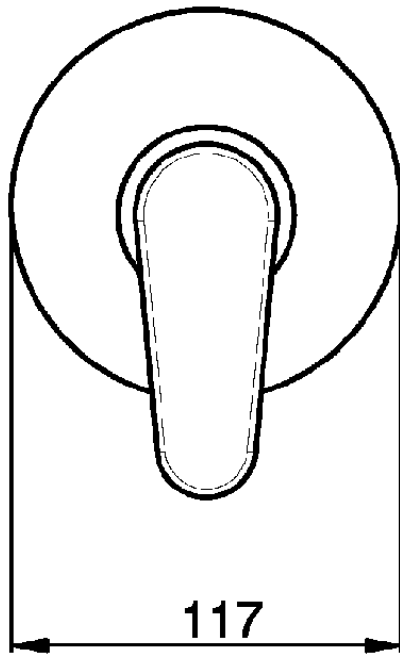

Exposed part for concealed S.L. shower valve H3_AH003000

AH003000

<https://en.huberitalia.com/exposed-part-for-concealed-s-l-shower-valve-h3-ah003000>

Piastra/Plate/Plaque/Platte/Placa

2-3mm: XX 27-47 YY 54-74

10mm: XX 16-40 YY 43-68

ZB005300

<https://en.huberitalia.com/concealed-single-lever-shower-valve-concealed-zb005300>

2024-12-19