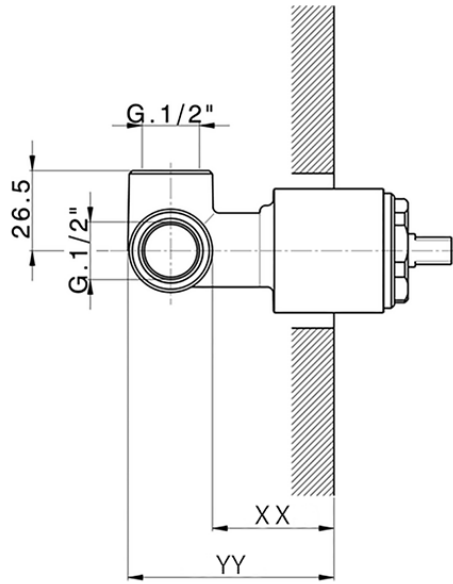

Exposed part for concealed S.L. shower valve H3_AH003000

AH003000

<https://en.huberitalia.com/exposed-part-for-concealed-s-l-shower-valve-h3-ah003000>

Piastra/Plate/Plaque/Platte/Placa

2-3mm: XX 27-47 YY 54-74

10mm: XX 16-40 YY 43-68

ZB005300

<https://en.huberitalia.com/concealed-single-lever-shower-valve-concealed-zb005300>

2024-12-19