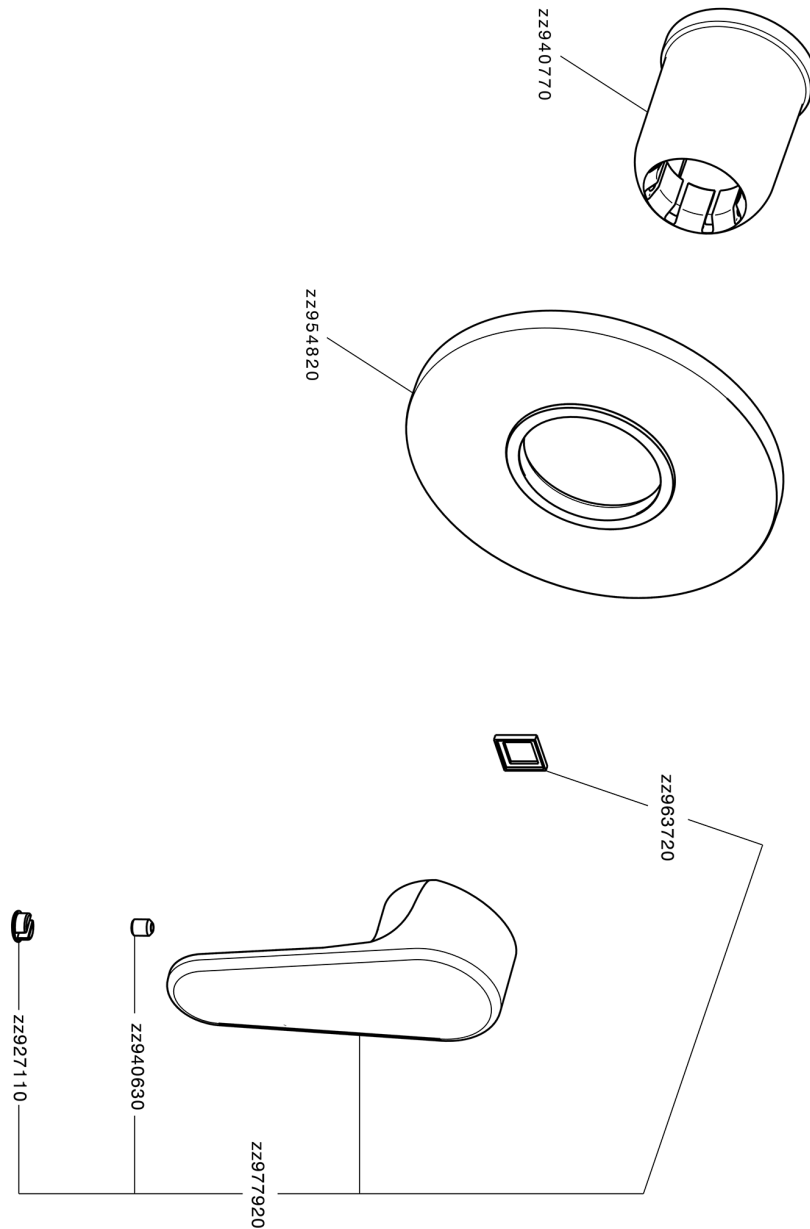

Exposed part for concealed S.L. shower valve H3_AH003000

AH003000

<https://en.huberitalia.com/exposed-part-for-concealed-s-l-shower-valve-h3-ah003000>

Concealed single lever shower valve CONCEALED_ZB005300

ZB005300

<https://en.huberitalia.com/concealed-single-lever-shower-valve-concealed-zb005300>

2024-12-19