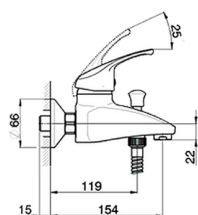

Single lever bath mixer, with shower set BACCARAT_BC000120

MODEL **BC000120**

Single lever bath mixer, with shower set, wall mounted adjustable handshower bracket, Teti ABS 3 sprays handshower, Brass 150 cm flexible hose

AVAILABLE FINISHINGS

CHARACTERISTICS

Cartridge Spare Parts **ZZ95273000**

40 mm Cartridge

2026-05-15