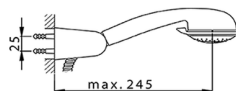

Single lever bath mixer, with shower set BACCARAT_BC000120

MODEL **BC000120**

Single lever bath mixer, with shower set, wall mounted adjustable handshower bracket, Teti ABS 3 sprays handshower, Brass 150 cm flexible hose

AVAILABLE FINISHINGS

CHARACTERISTICS

Cartridge Spare Parts **ZZ95273000**

40 mm Cartridge

2026-04-08