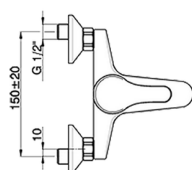

Single lever bath mixer, with shower set BACCARAT_BC000120

MODEL **BC000120**

Single lever bath mixer, with shower set, wall mounted adjustable handshower bracket, Teti ABS 3 sprays handshower, Brass 150 cm flexible hose

AVAILABLE FINISHINGS

CHARACTERISTICS

Cartridge Spare Parts **ZZ95273000**

40 mm Cartridge

2026-05-15