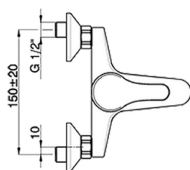

Single lever bath mixer, with shower set BACCARAT_BC000120

MODEL **BC000120**

Single lever bath mixer, with shower set, wall mounted adjustable handshower bracket, Teti ABS 3 sprays handshower, Brass 150 cm flexible hose

AVAILABLE FINISHINGS

CHARACTERISTICS

Cartridge Spare Parts **ZZ95273000**

40 mm Cartridge

2026-04-08