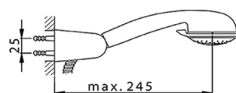

Single lever bath mixer, with shower set BACCARAT_BC000120

MODEL **BC000120**

Single lever bath mixer, with shower set, wall mounted adjustable handshower bracket, Teti ABS 3 sprays handshower, Brass 150 cm flexible hose

AVAILABLE FINISHINGS

CHARACTERISTICS

Cartridge Spare Parts **ZZ95273000**

40 mm Cartridge

2026-05-15