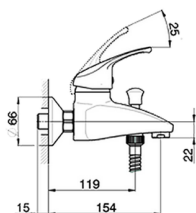

Single lever bath mixer, with shower set BACCARAT_BC000120

MODEL **BC000120**

Single lever bath mixer, with shower set, wall mounted adjustable handshower bracket, Teti ABS 3 sprays handshower, Brass 150 cm flexible hose

AVAILABLE FINISHINGS

CHARACTERISTICS

Cartridge Spare Parts **ZZ95273000**

40 mm Cartridge

2026-04-08