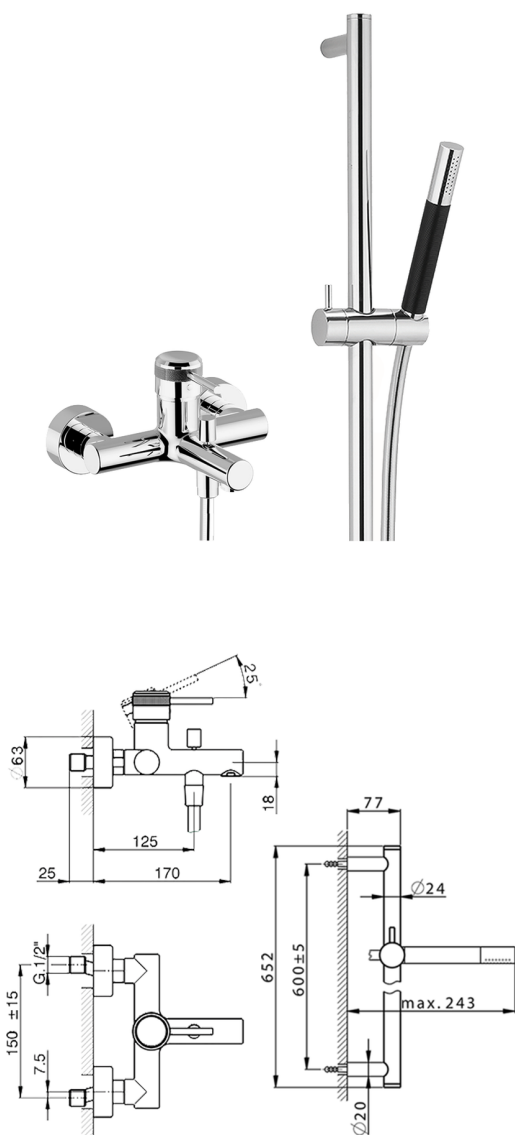

Single lever bath mixer, with shower set CHRONOS_CR000060

MODEL **CR000060**

Single lever bath mixer, with shower set, 60 cm Rail with slide bracket, Brass D.24mm minimalistic one spray handshower, 150 cm SUPREME smooth flexible hose

AVAILABLE FINISHINGS

-  **21** 21 Chrome
-  **2F** 2F Brushed Nickel
-  **2Q** 2Q Black Titanium

CHARACTERISTICS

Cartridge Spare Parts **ZZ95435000**

35 mm Cartridge

2026-06-26