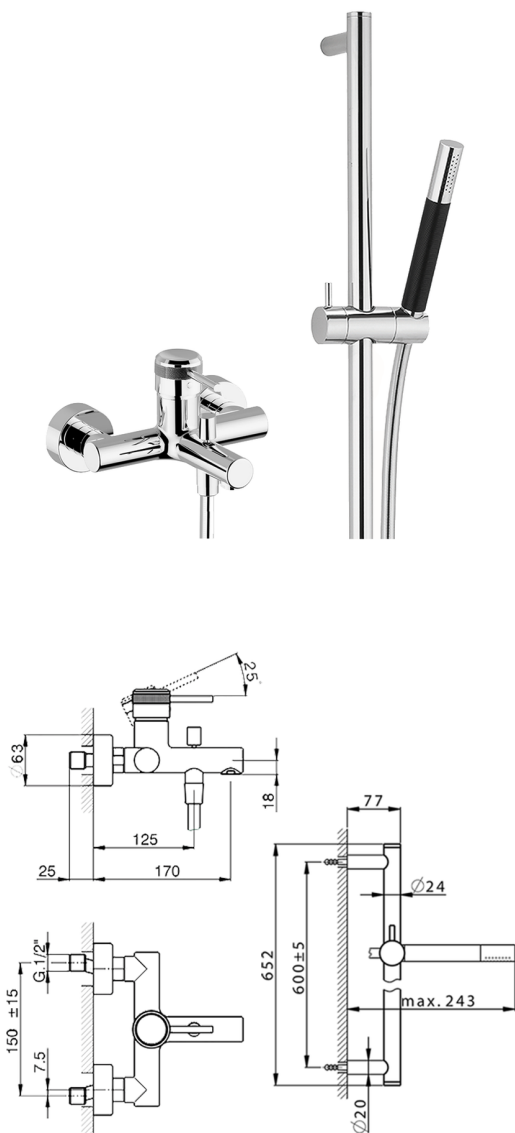

Single lever bath mixer, with shower set CHRONOS_CR000060

MODEL **CR000060**

Single lever bath mixer, with shower set, 60 cm Rail with slide bracket, Brass D.24mm minimalistic one spray handshower, 150 cm SUPREME smooth flexible hose

AVAILABLE FINISHINGS

-  **21** 21 Chrome
-  **2F** 2F Brushed Nickel
-  **2Q** 2Q Black Titanium

CHARACTERISTICS

Cartridge Spare Parts **ZZ95435000**

35 mm Cartridge

2026-04-07