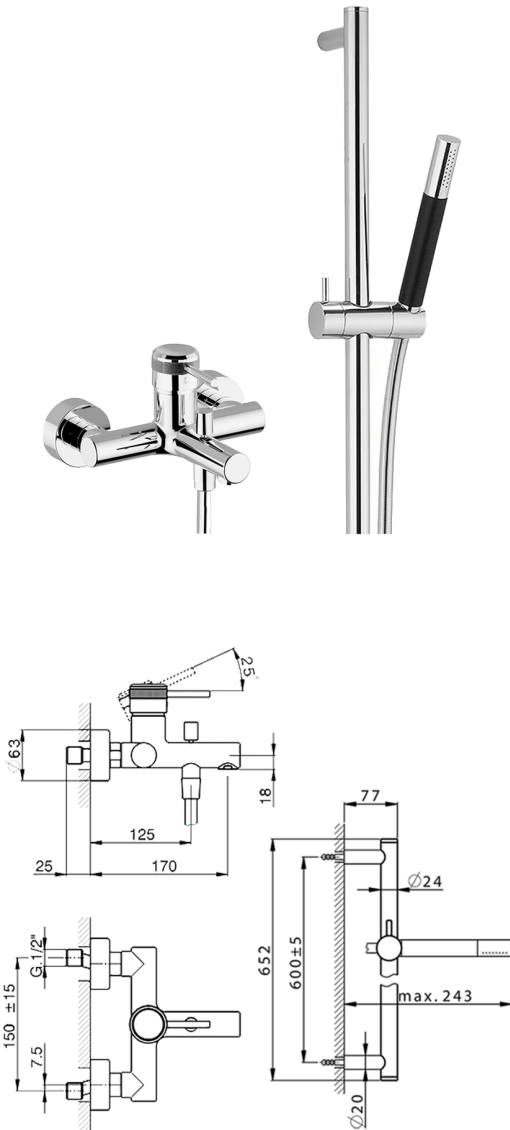

Single lever bath mixer, with shower set CHRONOS_CR000060

MODEL **CR000060**

Single lever bath mixer, with shower set, 60 cm Rail with slide bracket, Brass D.24mm minimalistic one spray handshower, 150 cm SUPREME smooth flexible hose

AVAILABLE FINISHINGS

-  **21** 21 Chrome
-  **2F** 2F Brushed Nickel
-  **2Q** 2Q Black Titanium

CHARACTERISTICS

Cartridge Spare Parts **ZZ95435000**

35 mm Cartridge

2026-06-27