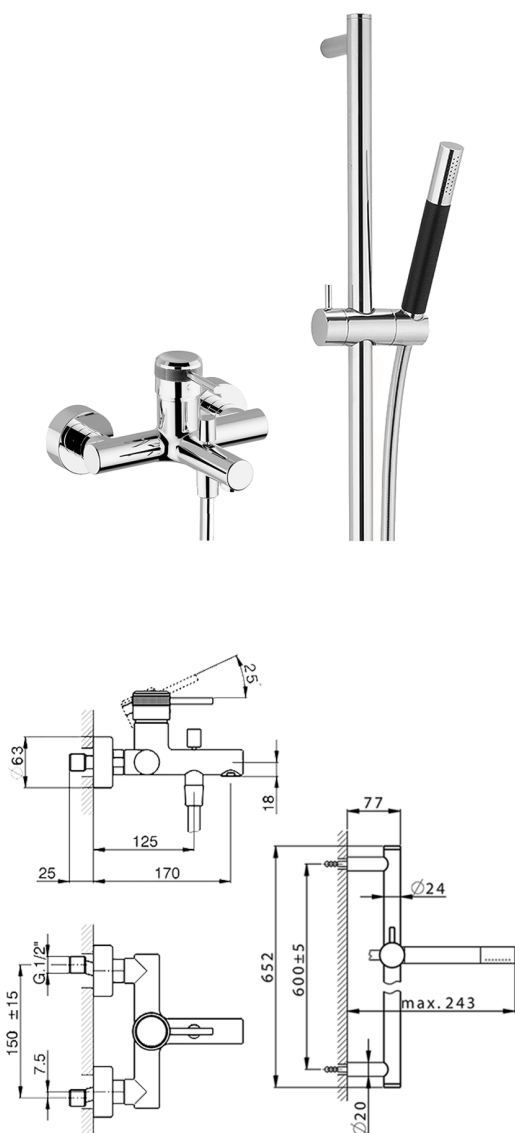

Single lever bath mixer, with shower set CHRONOS_CR000060

MODEL **CR000060**

Single lever bath mixer, with shower set, 60 cm Rail with slide bracket, Brass D.24mm minimalistic one spray handshower, 150 cm SUPREME smooth flexible hose

AVAILABLE FINISHINGS

-  **21** 21 Chrome
-  **2F** 2F Brushed Nickel
-  **2Q** 2Q Black Titanium

CHARACTERISTICS

Cartridge Spare Parts **ZZ95435000**

35 mm Cartridge

2026-06-06