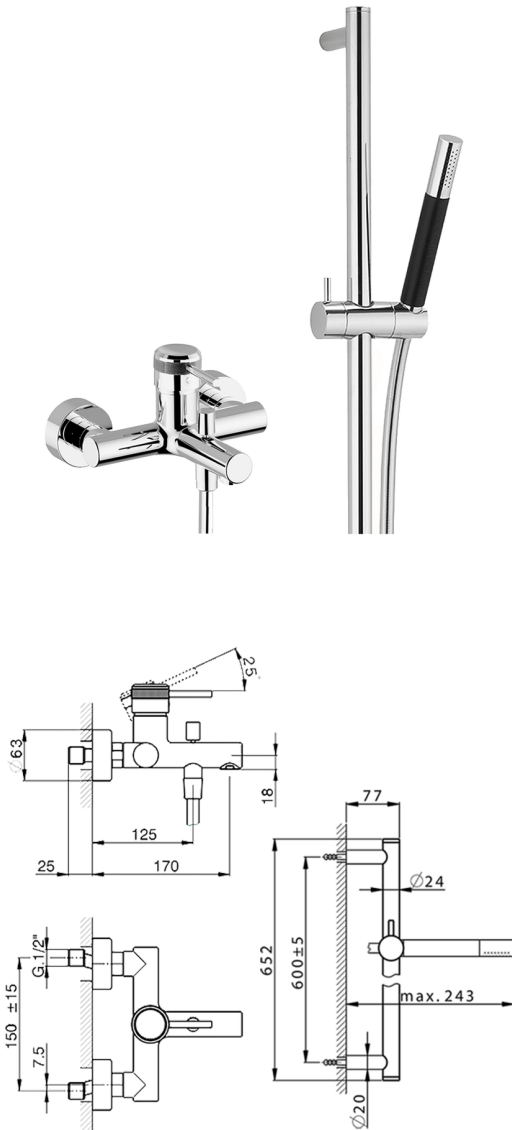

Single lever bath mixer, with shower set CHRONOS_CR000060

MODEL **CR000060**

Single lever bath mixer, with shower set, 60 cm Rail with slide bracket, Brass D.24mm minimalistic one spray handshower, 150 cm SUPREME smooth flexible hose

AVAILABLE FINISHINGS

-  **21** 21 Chrome
-  **2F** 2F Brushed Nickel
-  **2Q** 2Q Black Titanium

CHARACTERISTICS

Cartridge Spare Parts **ZZ95435000**

35 mm Cartridge

2026-04-08