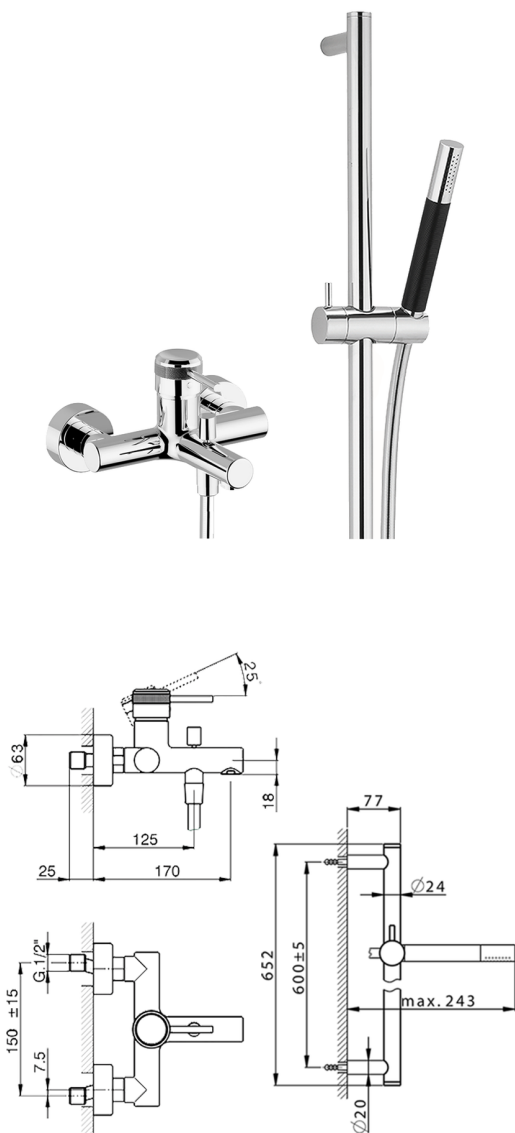

Single lever bath mixer, with shower set CHRONOS_CR000060

MODEL **CR000060**

Single lever bath mixer, with shower set, 60 cm Rail with slide bracket, Brass D.24mm minimalistic one spray handshower, 150 cm SUPREME smooth flexible hose

AVAILABLE FINISHINGS

-  **21** 21 Chrome
-  **2F** 2F Brushed Nickel
-  **2Q** 2Q Black Titanium

CHARACTERISTICS

Cartridge Spare Parts **ZZ95435000**

35 mm Cartridge

2026-06-13