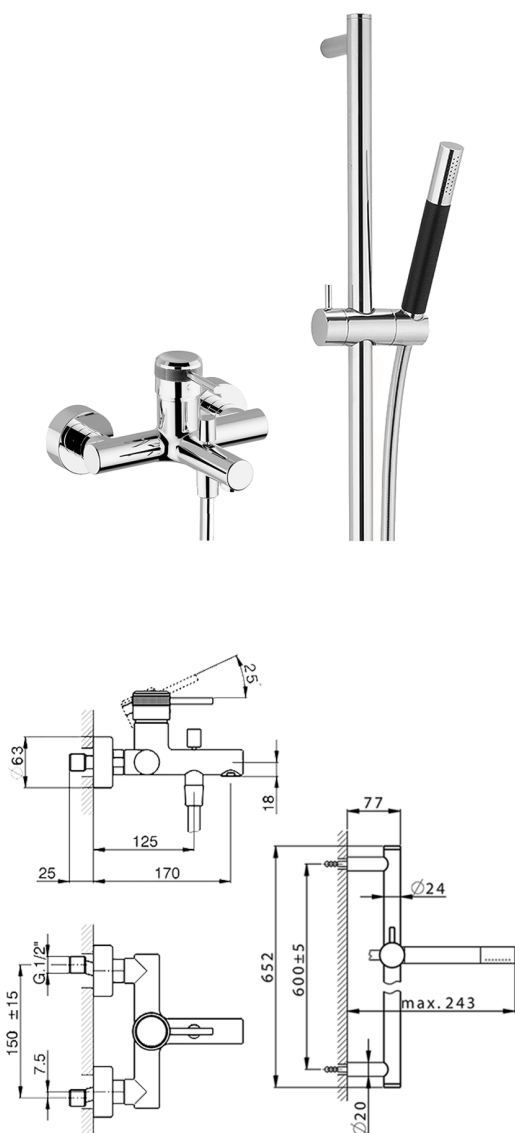

Single lever bath mixer, with shower set CHRONOS_CR000060

MODEL **CR000060**

Single lever bath mixer, with shower set, 60 cm Rail with slide bracket, Brass D.24mm minimalistic one spray handshower, 150 cm SUPREME smooth flexible hose

AVAILABLE FINISHINGS

-  **21** 21 Chrome
-  **2F** 2F Brushed Nickel
-  **2Q** 2Q Black Titanium

CHARACTERISTICS

Cartridge Spare Parts **ZZ95435000**

35 mm Cartridge

2026-04-26