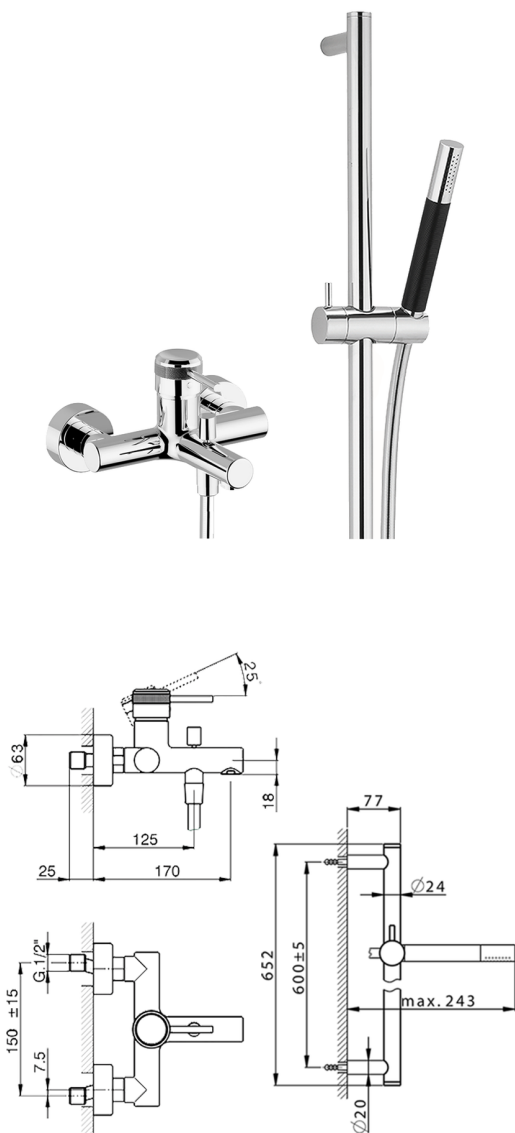

## Single lever bath mixer, with shower set CHRONOS\_CR000060

MODEL **CR000060**

Single lever bath mixer, with shower set, 60 cm Rail with slide bracket, Brass D.24mm minimalistic one spray handshower, 150 cm SUPREME smooth flexible hose

### AVAILABLE FINISHINGS

-  **21** 21 Chrome
-  **2F** 2F Brushed Nickel
-  **2Q** 2Q Black Titanium

### CHARACTERISTICS

Cartridge Spare Parts **ZZ95435000**

**35 mm Cartridge**

2026-04-06