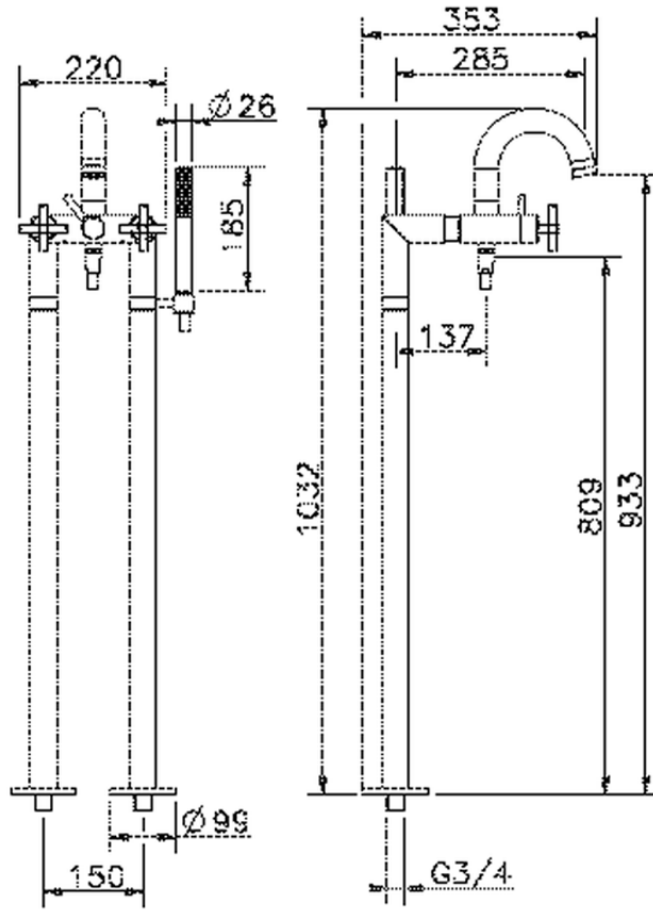

Floor mounted bath mixer SUITE_SU004200

SU004200

<https://en.huberitalia.com/floor-mounted-bath-mixer-suite-su004200>

2024-11-21