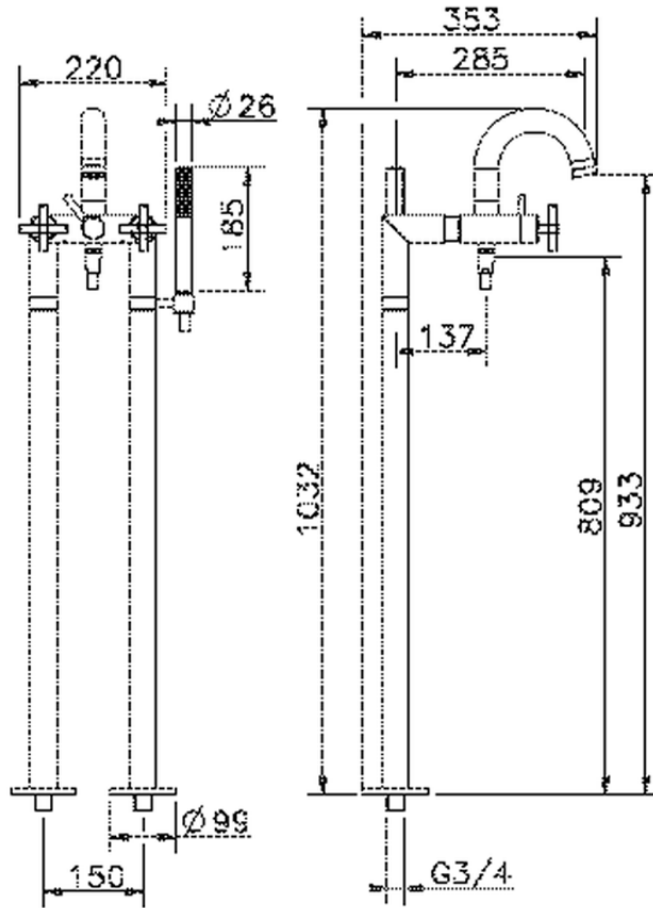

Floor mounted bath mixer SUITE_SU004200

SU004200

<https://en.huberitalia.com/floor-mounted-bath-mixer-suite-su004200>

2024-11-23