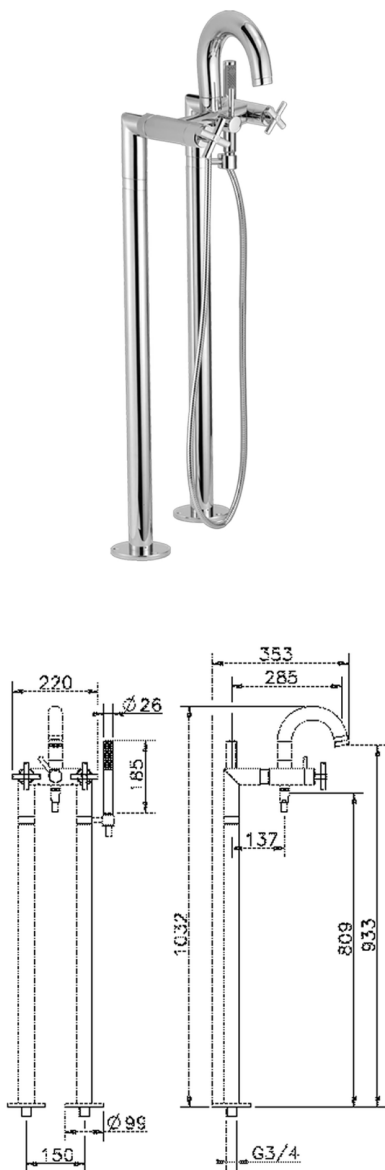

## Floor mounted bath mixer SUITE\_SU004200

MODEL **SU004200**

Floor mounted bath mixer, shower bracket, ABS 27 mm minimalistic one spray handshower, 150 cm Brass flexible hose

### AVAILABLE FINISHINGS

-  **21** 21 Chrome
-  **40** 40 Matt Black
-  **2F** 2F Brushed Nickel
-  **2W** 2W Brushed Gold

### CHARACTERISTICS

Cartridge Spare Parts **ZZ95409000**

**35 mm Cartridge**

### EcoStop

EcoStop feature limits water flow to approximately 50% of maximum output with one point of resistance on setting. Push slightly past the middle stop only when full water output is required. This will save water up to 50%.