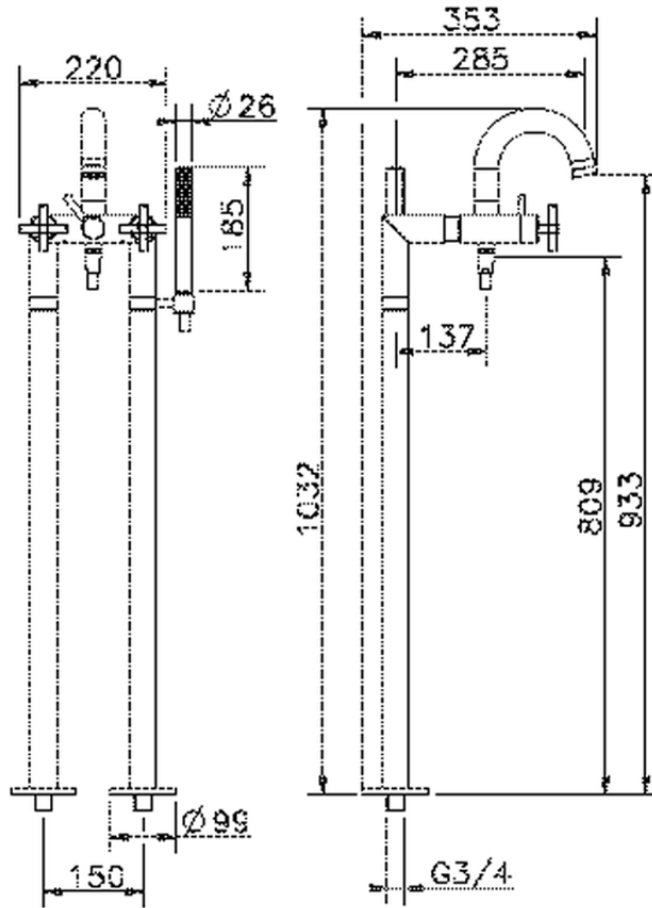

Floor mounted bath mixer SUITE_SU004200

SU004200

<https://en.huberitalia.com/floor-mounted-bath-mixer-suite-su004200>

2024-11-21