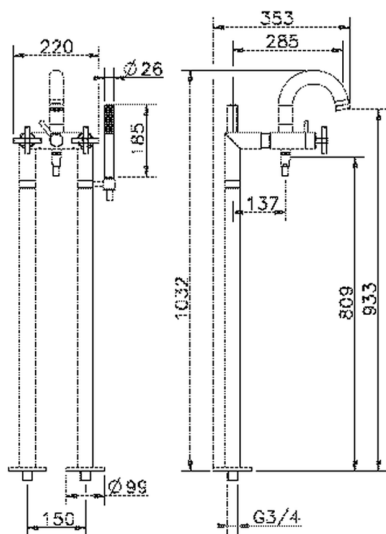

Floor mounted bath mixer SUITE_SU004200

MODEL **SU004200**

Floor mounted bath mixer, shower bracket, ABS 27 mm minimalistic one spray handshower, 150 cm Brass flexible hose

AVAILABLE FINISHINGS

-  **21** 21 Chrome
-  **40** 40 Matt Black
-  **2F** 2F Brushed Nickel
-  **2W** 2W Brushed Gold

CHARACTERISTICS

Cartridge Spare Parts **ZZ95409000**

35 mm Cartridge

EcoStop

EcoStop feature limits water flow to approximately 50% of maximum output with one point of resistance on setting. Push slightly past the middle stop only when full water output is required. This will save water up to 50%.