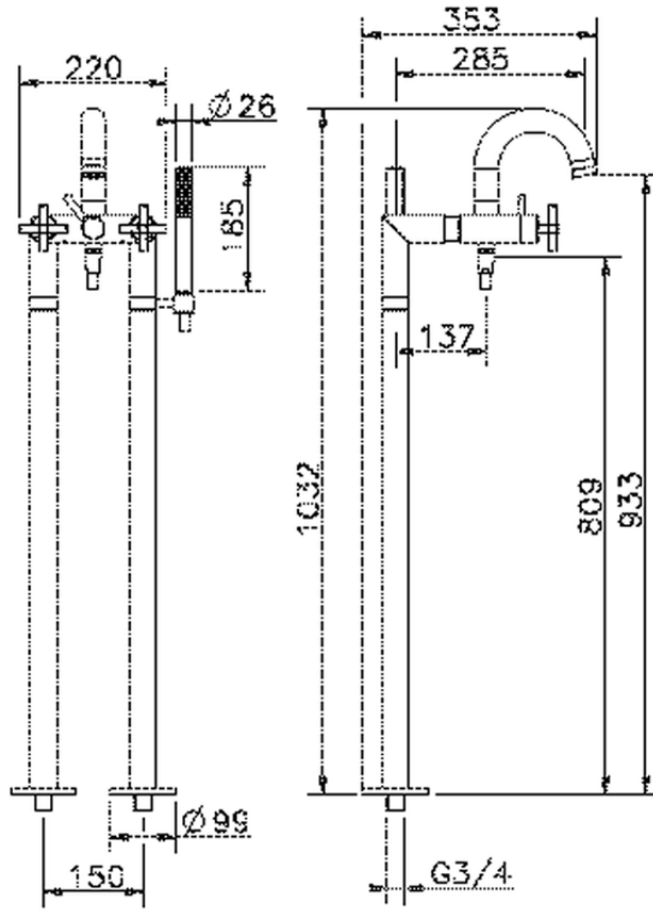

Floor mounted bath mixer SUITE_SU004200

SU004200

<https://en.huberitalia.com/floor-mounted-bath-mixer-suite-su004200>

2024-11-24