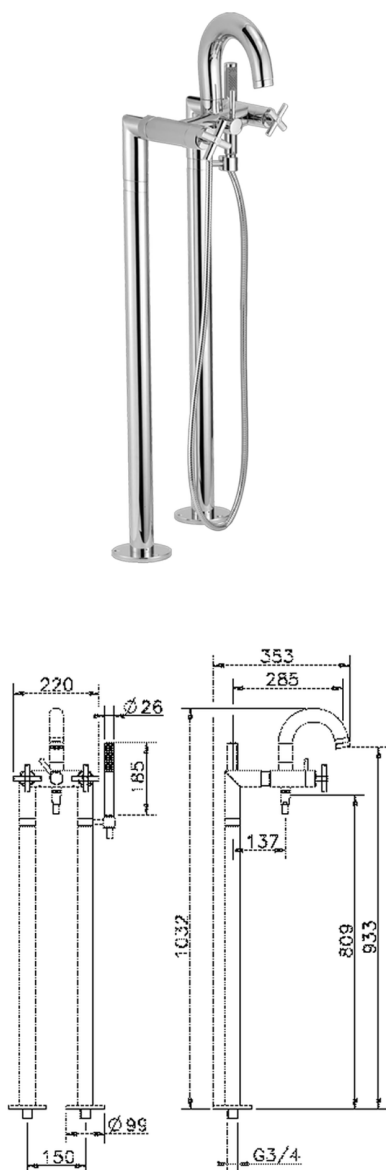

Floor mounted bath mixer SUITE_SU004200

MODEL **SU004200**

Floor mounted bath mixer, shower bracket, ABS 27 mm minimalistic one spray handshower, 150 cm Brass flexible hose

AVAILABLE FINISHINGS

-  **21** 21 Chrome
-  **40** 40 Matt Black
-  **2F** 2F Brushed Nickel
-  **2W** 2W Brushed Gold

CHARACTERISTICS

Cartridge Spare Parts **ZZ95409000**

35 mm Cartridge

EcoStop

EcoStop feature limits water flow to approximately 50% of maximum output with one point of resistance on setting. Push slightly past the middle stop only when full water output is required. This will save water up to 50%.