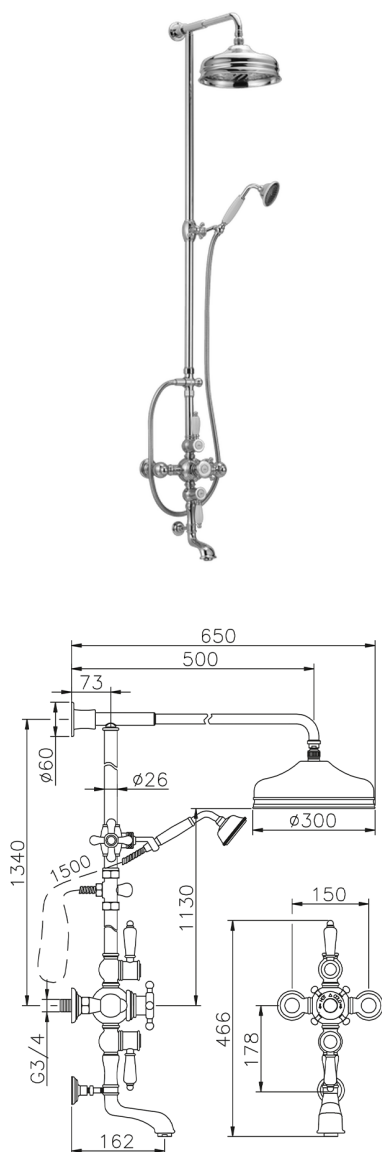

3-function Thermostatic shower set VICTORIAN_592.VN31H.

MODEL **592.VN31H.**

3-function Thermostatic shower set, 2-outlet diverter, not Adjustable Shower Column, 2 Stopvalves, sliding handshower bracket, 78 mm Brass Classic one spray handshower, 300 mm Brass round headshower, 150 cm Brass flexible hose

AVAILABLE FINISHINGS

-  **AC** AC Satin Brushed Nickel
-  **AG** AG Antique Gold
-  **BA** BA Old Bronze
-  **CR** CR Chrome
-  **2W** 2W Brushed Gold

CHARACTERISTICS

Cartridge Spare Parts **24.04A.PP**

8x20 Plus P Thermostatic Valve