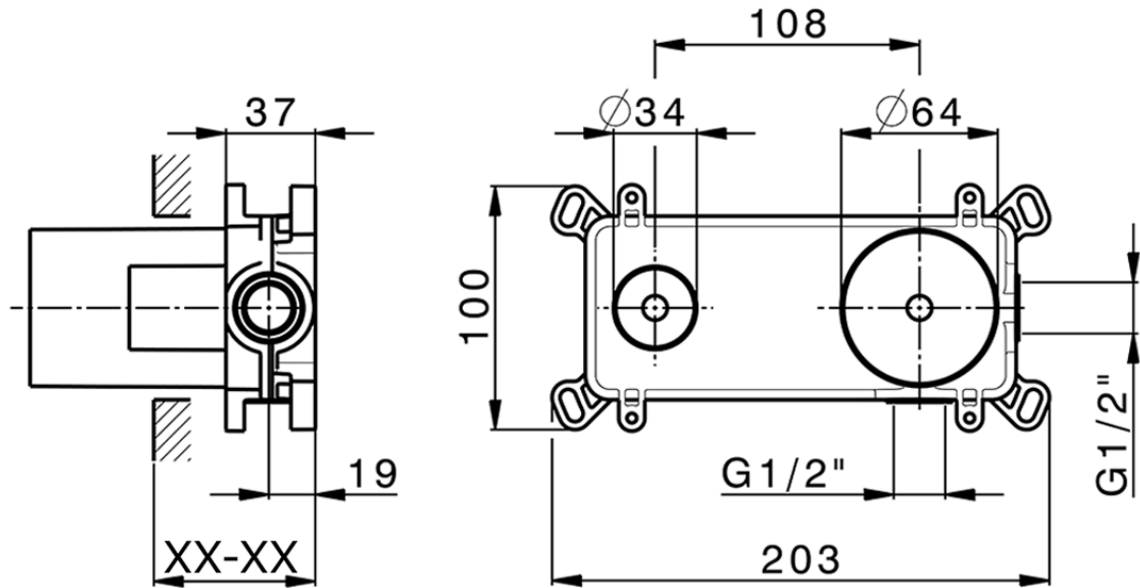

Exposed part for single lever washbasin valve DADO_DC005510

DC005510

<https://en.huberitalia.com/exposed-part-for-single-lever-washbasin-valve-dado-dc005510>

Piastra/Plate/Plaque/Platte/Placa

2-3mm: XX 56-76

10mm: XX 48-68