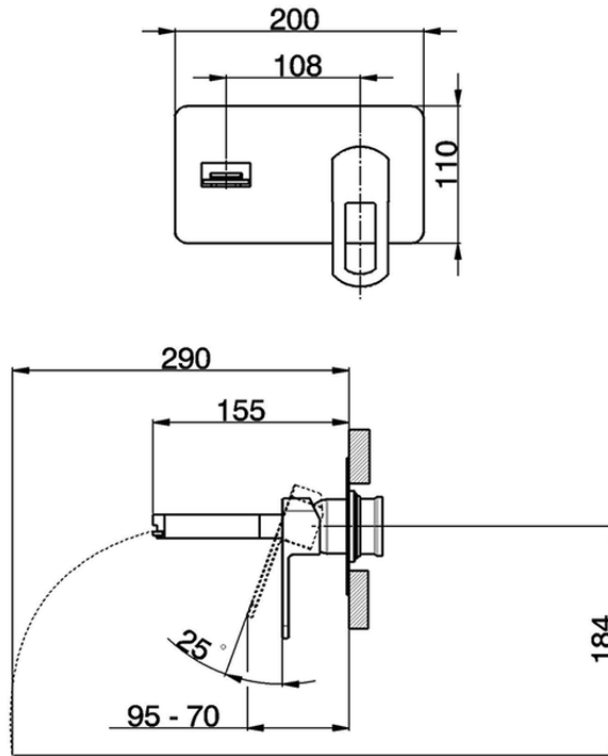

Exposed part for single lever washbasin valve DADO_DC005510

DC005510

<https://en.huberitalia.com/exposed-part-for-single-lever-washbasin-valve-dado-dc005510>

Piastra/Plate/Plaque/Platte/Placa

2-3mm: XX 56-76

10mm: XX 48-68