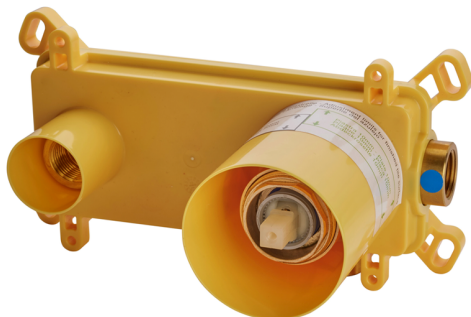

Exposed part for single lever washbasin valve DADO_DC005510

MODEL **DC005510**

Exposed part for single lever washbasin valve, without concealed part, spout plate available in chrome or smoked finish, spout L. 155 mm, for item Easy-Box ZB002450 and art. ZB025510

AVAILABLE FINISHINGS

-  **21** 21 Chrome
-  **2F** 2F Brushed Nickel
-  **6U** 6U Chrome/Smoked

CHARACTERISTICS

Installation **Concealed**
 Required concealed parts **ZB002450**

Exposed part for single lever washbasin valve DADO_DC005510

DC005510

<https://en.huberitalia.com/exposed-part-for-single-lever-washbasin-valve-dado-dc005510>

Concealed single lever washbasin mixer Easy-Box CONCEALED_ZB002450

MODEL **ZB002450**

Concealed single lever washbasin mixer
Easy-Box, with protection guard box, without trim kit

AVAILABLE FINISHINGS

CHARACTERISTICS

Concealed **1**
Cartridge Spare Parts **ZZ95409000**
35 mm Cartridge

Piastra/Plate/Plaque/Platte/Placa

2-3mm: XX 56-76

10mm: XX 48-68

EcoStop

EcoStop feature limits water flow to approximately 50% of maximum output with one point of resistance on setting. Push slightly past the middle stop only when full water output is required. This will save water up to 50%.