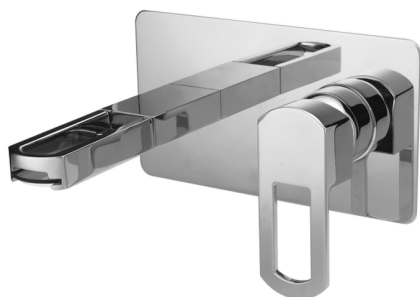

Exposed part for single lever washbasin valve DADO_DC005510

MODEL **DC005510**

Exposed part for single lever washbasin valve, without concealed part, spout plate available in chrome or smoked finish, spout L. 155 mm, for item Easy-Box ZB002450 and art. ZB025510

AVAILABLE FINISHINGS

-  **21** 21 Chrome
-  **2F** 2F Brushed Nickel
-  **6U** 6U Chrome/Smoked

CHARACTERISTICS

Installation **Concealed**
 Required concealed parts **ZB002450**

Exposed part for single lever washbasin valve DADO_DC005510

DC005510

<https://en.huberitalia.com/exposed-part-for-single-lever-washbasin-valve-dado-dc005510>

Concealed single lever washbasin mixer Easy-Box CONCEALED_ZB002450

MODEL **ZB002450**

Concealed single lever washbasin mixer
Easy-Box, with protection guard box, without trim kit

AVAILABLE FINISHINGS

CHARACTERISTICS

Concealed **1**
Cartridge Spare Parts **ZZ95409000**
35 mm Cartridge

Piastra/Plate/Plaque/Platte/Placa

2-3mm: XX 56-76

10mm: XX 48-68

EcoStop

EcoStop feature limits water flow to approximately 50% of maximum output with one point of resistance on setting. Push slightly past the middle stop only when full water output is required. This will save water up to 50%.