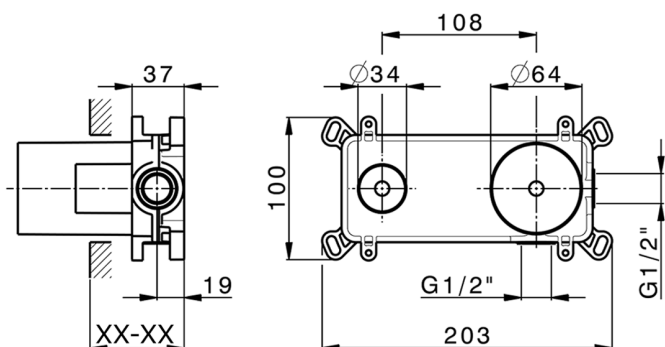

Exposed part for single lever washbasin valve DADO_DC005510

MODEL **DC005510**

Exposed part for single lever washbasin valve, without concealed part, spout plate available in chrome or smoked finish, spout L. 155 mm, for item Easy-Box ZB002450 and art. ZB025510

AVAILABLE FINISHINGS

-  **21** 21 Chrome
-  **2F** 2F Brushed Nickel
-  **6U** 6U Chrome/Smoked

CHARACTERISTICS

Installation **Concealed**
 Required concealed parts **ZB002450**

Exposed part for single lever washbasin valve DADO_DC005510

DC005510

<https://en.huberitalia.com/exposed-part-for-single-lever-washbasin-valve-dado-dc005510>

Concealed single lever washbasin mixer Easy-Box CONCEALED_ZB002450

MODEL **ZB002450**

Concealed single lever washbasin mixer
Easy-Box, with protection guard box, without trim kit

AVAILABLE FINISHINGS

CHARACTERISTICS

Concealed **1**
Cartridge Spare Parts **ZZ95409000**
35 mm Cartridge

Piastra/Plate/Plaque/Platte/Placa

2-3mm: XX 56-76

10mm: XX 48-68

EcoStop

EcoStop feature limits water flow to approximately 50% of maximum output with one point of resistance on setting. Push slightly past the middle stop only when full water output is required. This will save water up to 50%.