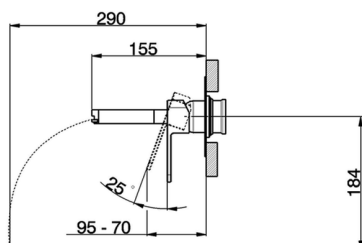

Exposed part for single lever washbasin valve DADO_DC005510

MODEL **DC005510**

Exposed part for single lever washbasin valve, without concealed part, spout plate available in chrome or smoked finish, spout L. 155 mm, for item Easy-Box ZB002450 and art. ZB025510

AVAILABLE FINISHINGS

-  **21** 21 Chrome
-  **2F** 2F Brushed Nickel
-  **6U** 6U Chrome/Smoked

CHARACTERISTICS

Installation **Concealed**
 Required concealed parts **ZB002450**

Exposed part for single lever washbasin valve DADO_DC005510

DC005510

<https://en.huberitalia.com/exposed-part-for-single-lever-washbasin-valve-dado-dc005510>

Concealed single lever washbasin mixer Easy-Box CONCEALED_ZB002450

MODEL **ZB002450**

Concealed single lever washbasin mixer
Easy-Box, with protection guard box, without trim kit

AVAILABLE FINISHINGS

CHARACTERISTICS

Concealed **1**
Cartridge Spare Parts **ZZ95409000**
35 mm Cartridge

Piastra/Plate/Plaque/Platte/Placa

2-3mm: XX 56-76

10mm: XX 48-68

EcoStop

EcoStop feature limits water flow to approximately 50% of maximum output with one point of resistance on setting. Push slightly past the middle stop only when full water output is required. This will save water up to 50%.