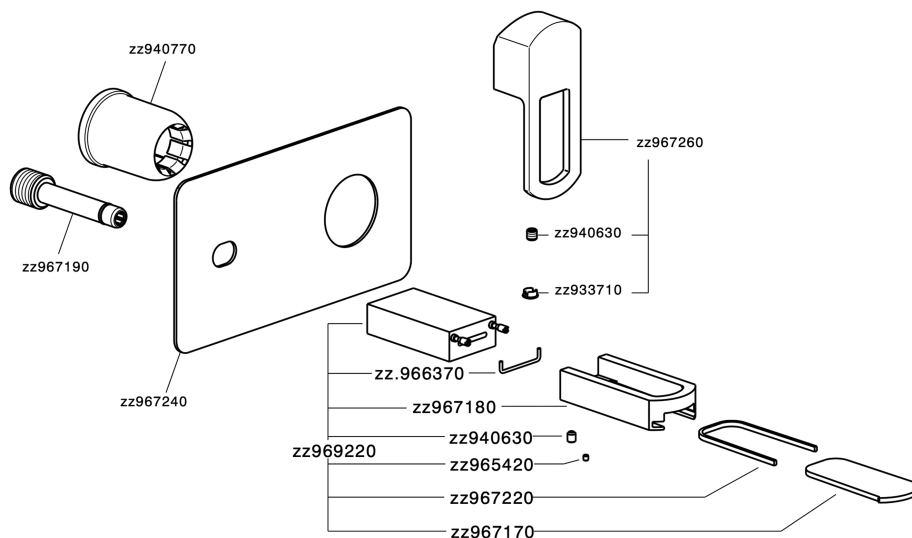

Exposed part for single lever washbasin valve DADO_DC005510

MODEL **DC005510**

Exposed part for single lever washbasin valve, without concealed part, spout plate available in chrome or smoked finish, spout L. 155 mm, for item Easy-Box ZB002450 and art. ZB025510

AVAILABLE FINISHINGS

-  **21** 21 Chrome
-  **2F** 2F Brushed Nickel
-  **6U** 6U Chrome/Smoked

CHARACTERISTICS

Installation **Concealed**
 Required concealed parts **ZB002450**

Exposed part for single lever washbasin valve DADO_DC005510

DC005510

<https://en.huberitalia.com/exposed-part-for-single-lever-washbasin-valve-dado-dc005510>

Concealed single lever washbasin mixer Easy-Box CONCEALED_ZB002450

MODEL **ZB002450**

Concealed single lever washbasin mixer
Easy-Box, with protection guard box, without trim kit

AVAILABLE FINISHINGS

CHARACTERISTICS

Concealed **1**
Cartridge Spare Parts **ZZ95409000**
35 mm Cartridge

Piastra/Plate/Plaque/Platte/Placa

2-3mm: XX 56-76

10mm: XX 48-68

EcoStop

EcoStop feature limits water flow to approximately 50% of maximum output with one point of resistance on setting. Push slightly past the middle stop only when full water output is required. This will save water up to 50%.