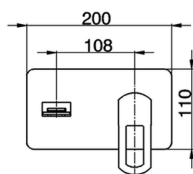

Exposed part for single lever washbasin valve DADO_DC005510

MODEL **DC005510**

Exposed part for single lever washbasin valve, without concealed part, spout plate available in chrome or smoked finish, spout L. 155 mm, for item Easy-Box ZB002450 and art. ZB025510

AVAILABLE FINISHINGS

-  **21** 21 Chrome
-  **2F** 2F Brushed Nickel
-  **6U** 6U Chrome/Smoked

CHARACTERISTICS

Installation **Concealed**
 Required concealed parts **ZB002450**

Exposed part for single lever washbasin valve DADO_DC005510

DC005510

<https://en.huberitalia.com/exposed-part-for-single-lever-washbasin-valve-dado-dc005510>

Concealed single lever washbasin mixer Easy-Box CONCEALED_ZB002450

MODEL **ZB002450**

Concealed single lever washbasin mixer
Easy-Box, with protection guard box, without trim kit

AVAILABLE FINISHINGS

CHARACTERISTICS

Concealed **1**
Cartridge Spare Parts **ZZ95409000**
35 mm Cartridge

Piastra/Plate/Plaque/Platte/Placa

2-3mm: XX 56-76

10mm: XX 48-68

EcoStop

EcoStop feature limits water flow to approximately 50% of maximum output with one point of resistance on setting. Push slightly past the middle stop only when full water output is required. This will save water up to 50%.