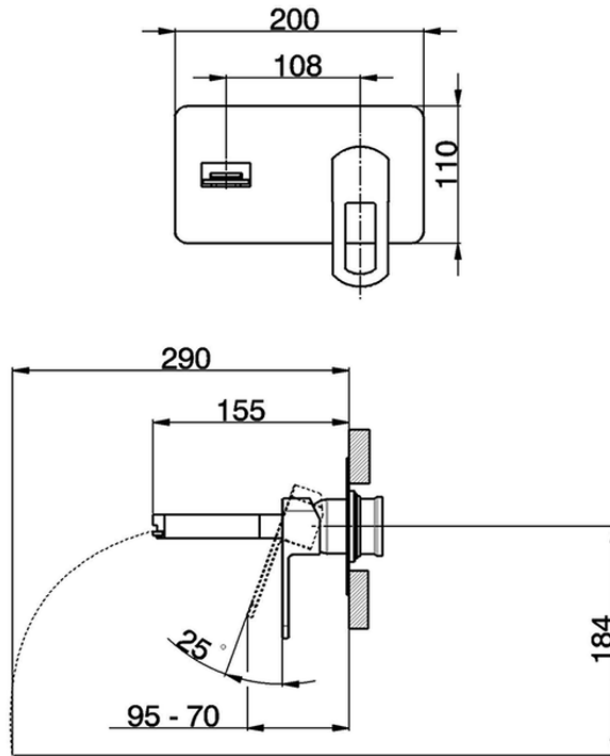

Exposed part for single lever washbasin valve DADO_DC005510

DC005510

<https://en.huberitalia.com/exposed-part-for-single-lever-washbasin-valve-dado-dc005510>

Piastra/Plate/Plaque/Platte/Placa

2-3mm: XX 56-76

10mm: XX 48-68