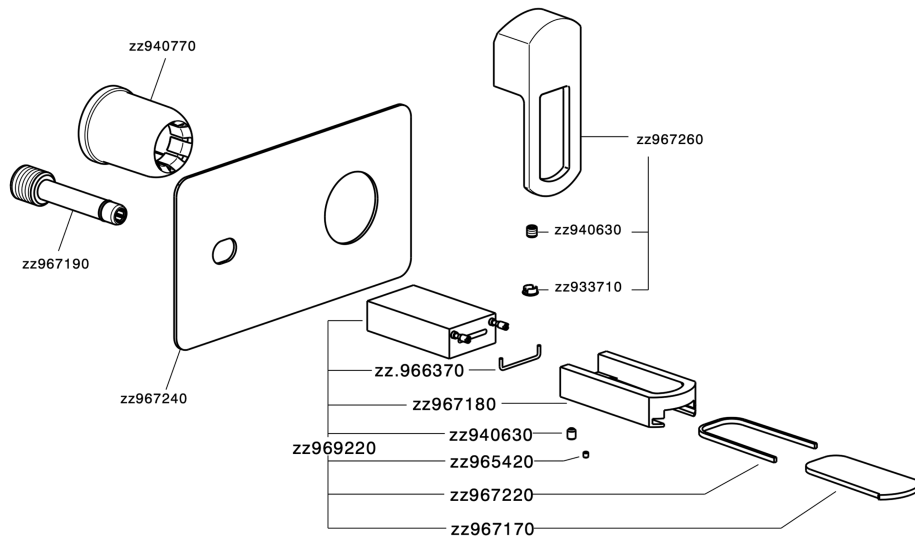

## Exposed part for single lever washbasin valve DADO\_DC005510

DC005510

<https://en.huberitalia.com/exposed-part-for-single-lever-washbasin-valve-dado-dc005510>

Concealed single lever washbasin mixer Easy-Box CONCEALED\_ZB002450

ZB002450

<https://en.huberitalia.com/concealed-single-lever-washbasin-mixer-easy-box-concealed-zb002450>

2024-09-20