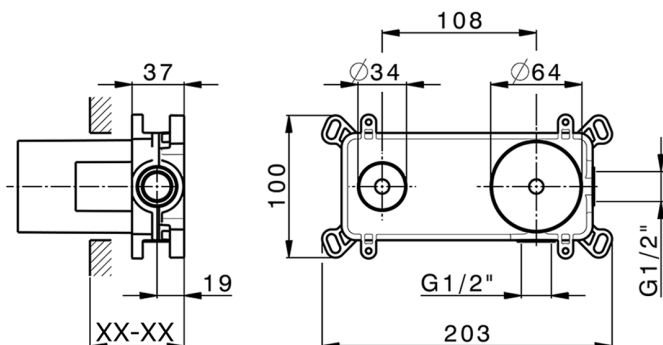

Exposed part for single lever washbasin valve DADO_DC005510

MODEL **DC005510**

Exposed part for single lever washbasin valve, without concealed part, spout plate available in chrome or smoked finish, spout L. 155 mm, for item Easy-Box ZB002450 and art. ZB025510

AVAILABLE FINISHINGS

-  **21** 21 Chrome
-  **2F** 2F Brushed Nickel
-  **6U** 6U Chrome/Smoked

CHARACTERISTICS

Installation **Concealed**

Required concealed parts **ZB002450**

Exposed part for single lever washbasin valve DADO_DC005510

DC005510

<https://en.huberitalia.com/exposed-part-for-single-lever-washbasin-valve-dado-dc005510>

Concealed single lever washbasin mixer Easy-Box CONCEALED_ZB002450

MODEL **ZB002450**

Concealed single lever washbasin mixer
Easy-Box, with protection guard box, without trim kit

AVAILABLE FINISHINGS

CHARACTERISTICS

Concealed **1**
Cartridge Spare Parts **ZZ95409000**
35 mm Cartridge

Piastra/Plate/Plaque/Platte/Placa

2-3mm: XX 56-76

10mm: XX 48-68

EcoStop

EcoStop feature limits water flow to approximately 50% of maximum output with one point of resistance on setting. Push slightly past the middle stop only when full water output is required. This will save water up to 50%.