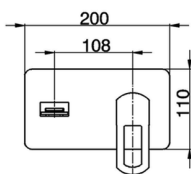

Exposed part for single lever washbasin valve DADO_DC005510

MODEL **DC005510**

Exposed part for single lever washbasin valve, without concealed part, spout plate available in chrome or smoked finish, spout L. 155 mm, for item Easy-Box ZB002450 and art. ZB025510

AVAILABLE FINISHINGS

-  **21** 21 Chrome
-  **2F** 2F Brushed Nickel
-  **6U** 6U Chrome/Smoked

CHARACTERISTICS

Installation **Concealed**

Required concealed parts **ZB002450**

Exposed part for single lever washbasin valve DADO_DC005510

DC005510

<https://en.huberitalia.com/exposed-part-for-single-lever-washbasin-valve-dado-dc005510>

Concealed single lever washbasin mixer Easy-Box CONCEALED_ZB002450

MODEL **ZB002450**

Concealed single lever washbasin mixer
Easy-Box, with protection guard box, without trim kit

AVAILABLE FINISHINGS

CHARACTERISTICS

Concealed **1**
Cartridge Spare Parts **ZZ95409000**
35 mm Cartridge

Piastra/Plate/Plaque/Platte/Placa

2-3mm: XX 56-76

10mm: XX 48-68

EcoStop

EcoStop feature limits water flow to approximately 50% of maximum output with one point of resistance on setting. Push slightly past the middle stop only when full water output is required. This will save water up to 50%.