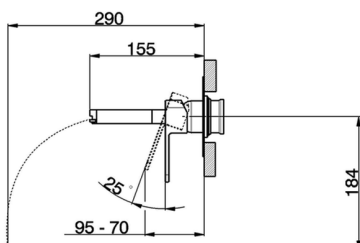

Exposed part for single lever washbasin valve DADO_DC005510

MODEL **DC005510**

Exposed part for single lever washbasin valve, without concealed part, spout plate available in chrome or smoked finish, spout L. 155 mm, for item Easy-Box ZB002450 and art. ZB025510

AVAILABLE FINISHINGS

-  **21** 21 Chrome
-  **2F** 2F Brushed Nickel
-  **6U** 6U Chrome/Smoked

CHARACTERISTICS

Installation **Concealed**

Required concealed parts **ZB002450**

Exposed part for single lever washbasin valve DADO_DC005510

DC005510

<https://en.huberitalia.com/exposed-part-for-single-lever-washbasin-valve-dado-dc005510>

Concealed single lever washbasin mixer Easy-Box CONCEALED_ZB002450

MODEL **ZB002450**

Concealed single lever washbasin mixer
Easy-Box, with protection guard box, without trim kit

AVAILABLE FINISHINGS

CHARACTERISTICS

Concealed **1**
Cartridge Spare Parts **ZZ95409000**
35 mm Cartridge

Piastra/Plate/Plaque/Platte/Placa

2-3mm: XX 56-76

10mm: XX 48-68

EcoStop

EcoStop feature limits water flow to approximately 50% of maximum output with one point of resistance on setting. Push slightly past the middle stop only when full water output is required. This will save water up to 50%.