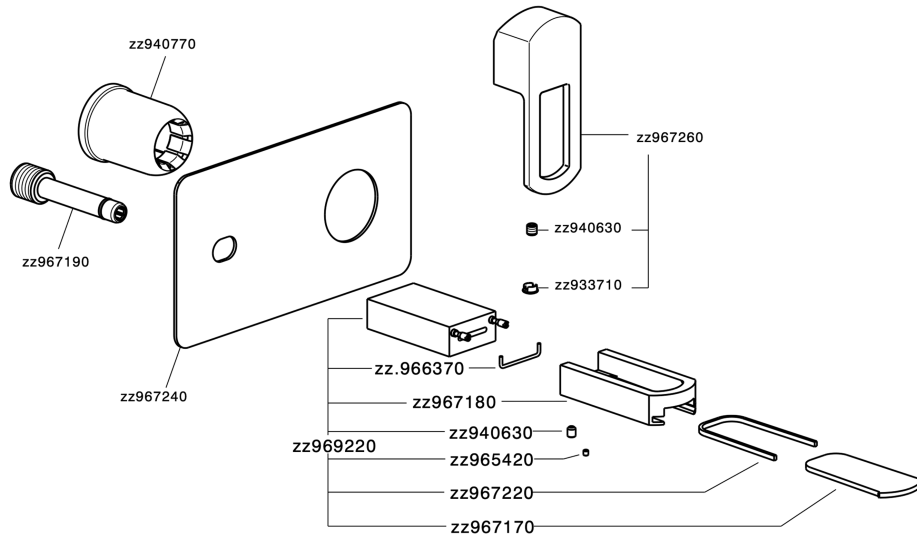

Exposed part for single lever washbasin valve DADO_DC005510

MODEL **DC005510**

Exposed part for single lever washbasin valve, without concealed part, spout plate available in chrome or smoked finish, spout L. 155 mm, for item Easy-Box ZB002450 and art. ZB025510

AVAILABLE FINISHINGS

-  **21** 21 Chrome
-  **2F** 2F Brushed Nickel
-  **6U** 6U Chrome/Smoked

CHARACTERISTICS

Installation **Concealed**

Required concealed parts **ZB002450**

Exposed part for single lever washbasin valve DADO_DC005510

DC005510

<https://en.huberitalia.com/exposed-part-for-single-lever-washbasin-valve-dado-dc005510>

Concealed single lever washbasin mixer Easy-Box CONCEALED_ZB002450

MODEL **ZB002450**

Concealed single lever washbasin mixer
Easy-Box, with protection guard box, without trim kit

AVAILABLE FINISHINGS

CHARACTERISTICS

Concealed **1**
Cartridge Spare Parts **ZZ95409000**
35 mm Cartridge

Piastra/Plate/Plaque/Platte/Placa

2-3mm: XX 56-76

10mm: XX 48-68

EcoStop

EcoStop feature limits water flow to approximately 50% of maximum output with one point of resistance on setting. Push slightly past the middle stop only when full water output is required. This will save water up to 50%.