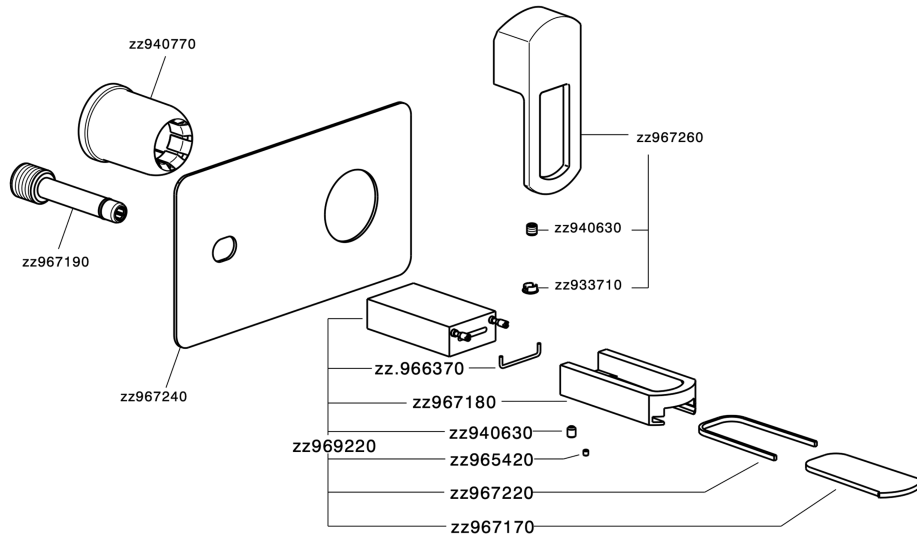

## Exposed part for single lever washbasin valve DADO\_DC005510

DC005510

<https://en.huberitalia.com/exposed-part-for-single-lever-washbasin-valve-dado-dc005510>

Concealed single lever washbasin mixer Easy-Box CONCEALED\_ZB002450

ZB002450

<https://en.huberitalia.com/concealed-single-lever-washbasin-mixer-easy-box-concealed-zb002450>

2024-09-20