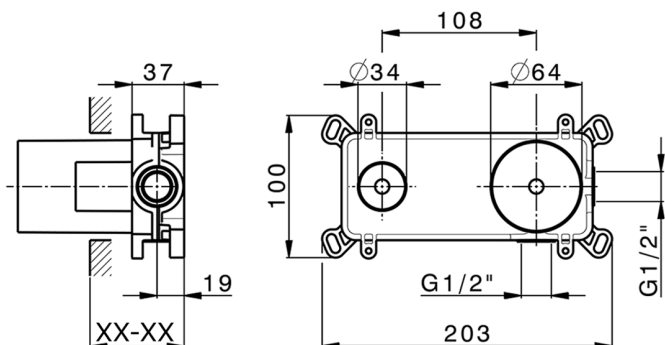

Exposed part for single lever washbasin valve DADO_DC005510

MODEL **DC005510**

Exposed part for single lever washbasin valve, without concealed part, spout plate available in chrome or smoked finish, spout L. 155 mm, for item Easy-Box ZB002450 and art. ZB025510

AVAILABLE FINISHINGS

-  **21** 21 Chrome
-  **2F** 2F Brushed Nickel
-  **6U** 6U Chrome/Smoked

CHARACTERISTICS

Installation **Concealed**

Required concealed parts **ZB002450**

Exposed part for single lever washbasin valve DADO_DC005510

DC005510

<https://en.huberitalia.com/exposed-part-for-single-lever-washbasin-valve-dado-dc005510>

Concealed single lever washbasin mixer Easy-Box CONCEALED_ZB002450

MODEL **ZB002450**

Concealed single lever washbasin mixer
Easy-Box, with protection guard box, without trim kit

AVAILABLE FINISHINGS

CHARACTERISTICS

Concealed **1**
Cartridge Spare Parts **ZZ95409000**
35 mm Cartridge

Piastra/Plate/Plaque/Platte/Placa

2-3mm: XX 56-76

10mm: XX 48-68

EcoStop

EcoStop feature limits water flow to approximately 50% of maximum output with one point of resistance on setting. Push slightly past the middle stop only when full water output is required. This will save water up to 50%.