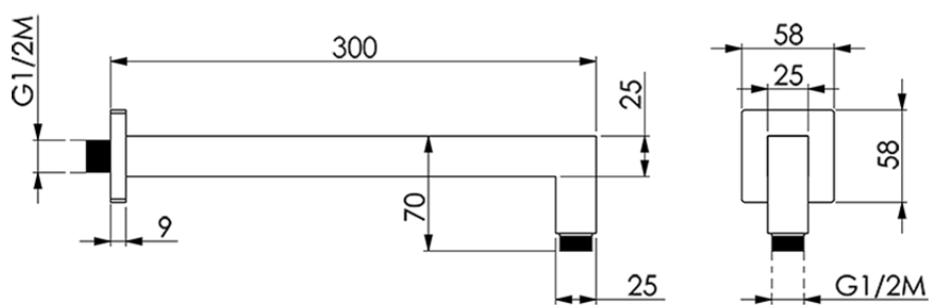

Shower arm SHOWER_SS013340

SS013340

<https://en.huberitalia.com/shower-arm-shower-ss013340>

2026-04-07