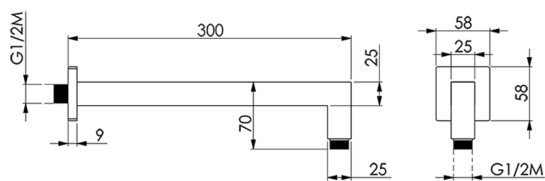

Shower arm SHOWER_SS013340

MODEL **SS013340**

Shower arm, 25x25x300 mm, Brass

AVAILABLE FINISHINGS

- **21** 21 Chrome
- **2B** 2B Polished Nickel
- **2F** 2F Brushed Nickel
- **40** 40 Matt Black
- **4Q** 4Q Matt White

CHARACTERISTICS

2026-04-07