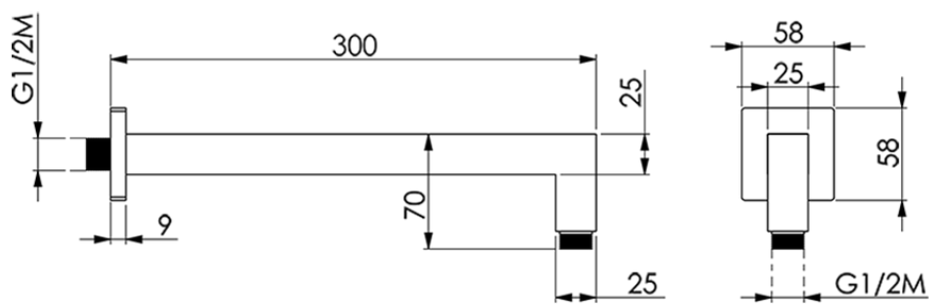

Shower arm SHOWER_SS013340

SS013340

<https://en.huberitalia.com/shower-arm-shower-ss013340>

2026-04-30