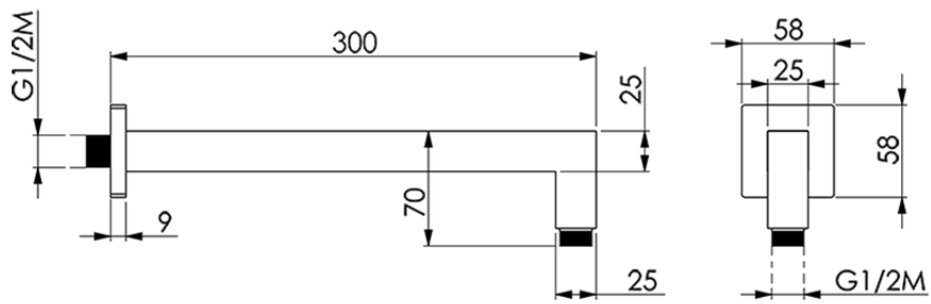

Shower arm SHOWER_SS013340

SS013340

<https://en.huberitalia.com/shower-arm-shower-ss013340>

2026-06-08