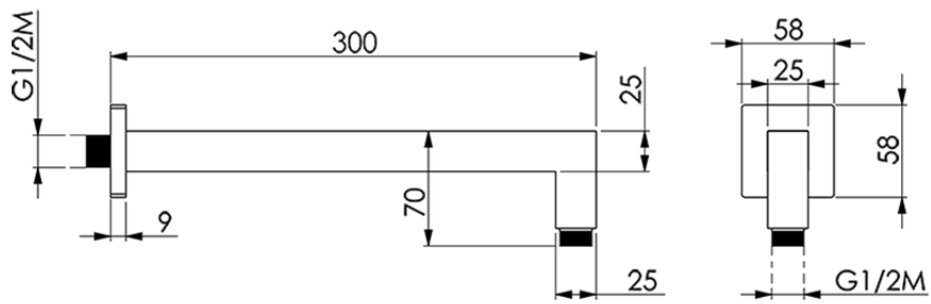

Shower arm SHOWER_SS013340

SS013340

<https://en.huberitalia.com/shower-arm-shower-ss013340>

2026-06-30