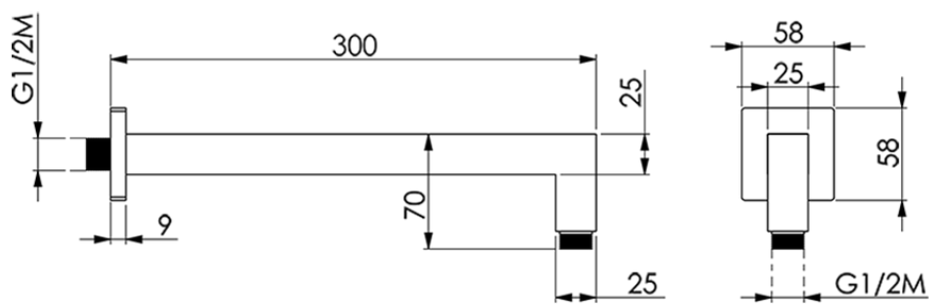

Shower arm SHOWER_SS013340

SS013340

<https://en.huberitalia.com/shower-arm-shower-ss013340>

2026-06-09