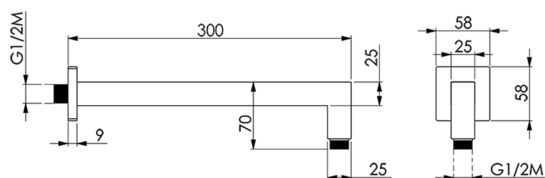

Shower arm SHOWER_SS013340

MODEL **SS013340**

Shower arm, 25x25x300 mm, Brass

AVAILABLE FINISHINGS

- **21** 21 Chrome
- **2B** 2B Polished Nickel
- **2F** 2F Brushed Nickel
- **40** 40 Matt Black
- **4Q** 4Q Matt White

CHARACTERISTICS

2026-05-19