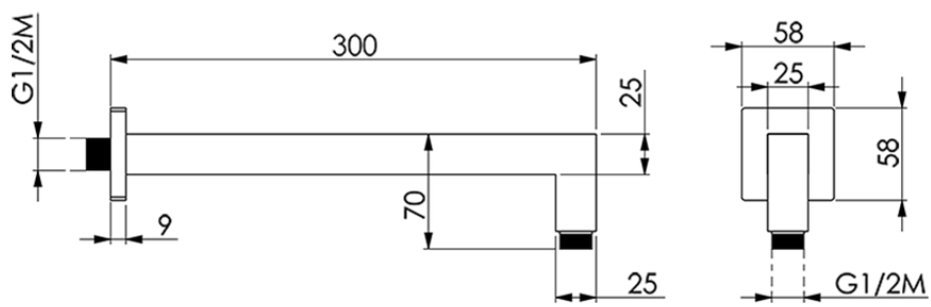

Shower arm SHOWER_SS013340

SS013340

<https://en.huberitalia.com/shower-arm-shower-ss013340>

2026-06-13