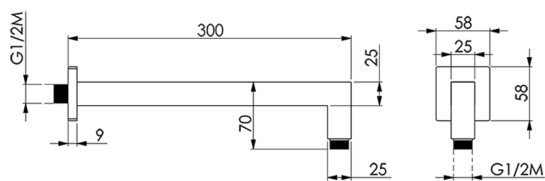

Shower arm SHOWER_SS013340

MODEL **SS013340**

Shower arm, 25x25x300 mm, Brass

AVAILABLE FINISHINGS

-  **21** 21 Chrome
-  **2B** 2B Polished Nickel
-  **2F** 2F Brushed Nickel
-  **40** 40 Matt Black
-  **4Q** 4Q Matt White