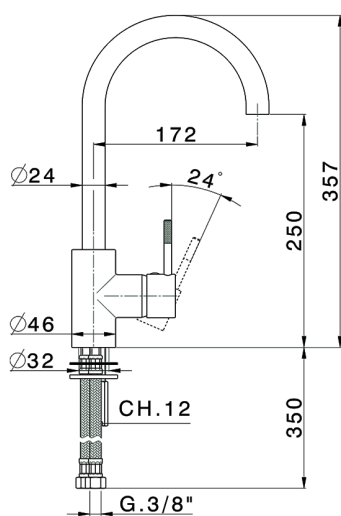

Single lever sink mixer KITCHEN_LS900530

MODEL **LS900530**

Single lever sink mixer, swivel spout, G.3/8" stainless steel flexible hoses

AVAILABLE FINISHINGS

21 21 Chrome

2A 2A Satin Brushed Nickel

CHARACTERISTICS

Cartridge Spare Parts **ZZ93196000**

38 mm Cartridge

2024-09-19