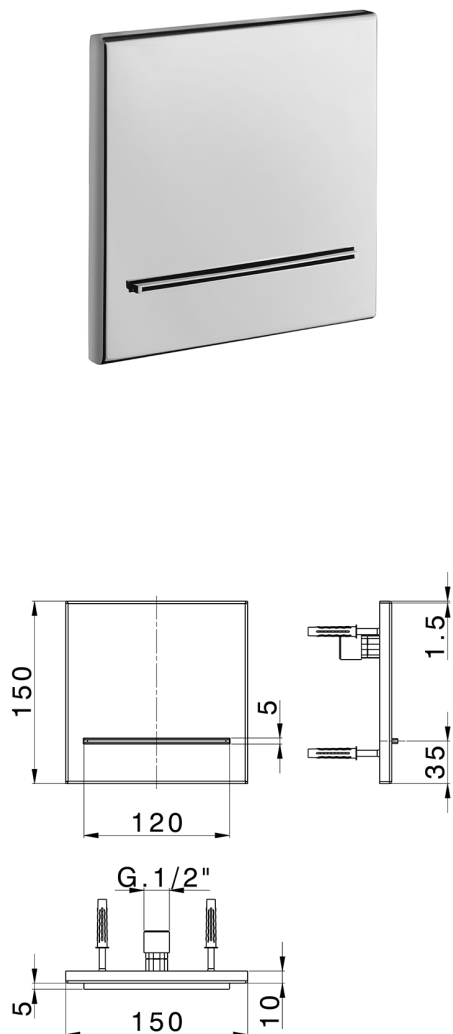

150x150 mm wall-mounted waterfall spout ZEN_ZS129110

MODEL **ZS129110**

150x150 mm wall-mounted waterfall spout, Stainless Steel AISI 304

AVAILABLE FINISHINGS

- **40** 40 Matt Black
- **4Q** 4Q Matt White
- **5G** 5G Rose Gold
- **D1** D1 Brushed Inox
- **D2** D2 Polished Inox

CHARACTERISTICS

2024-12-19