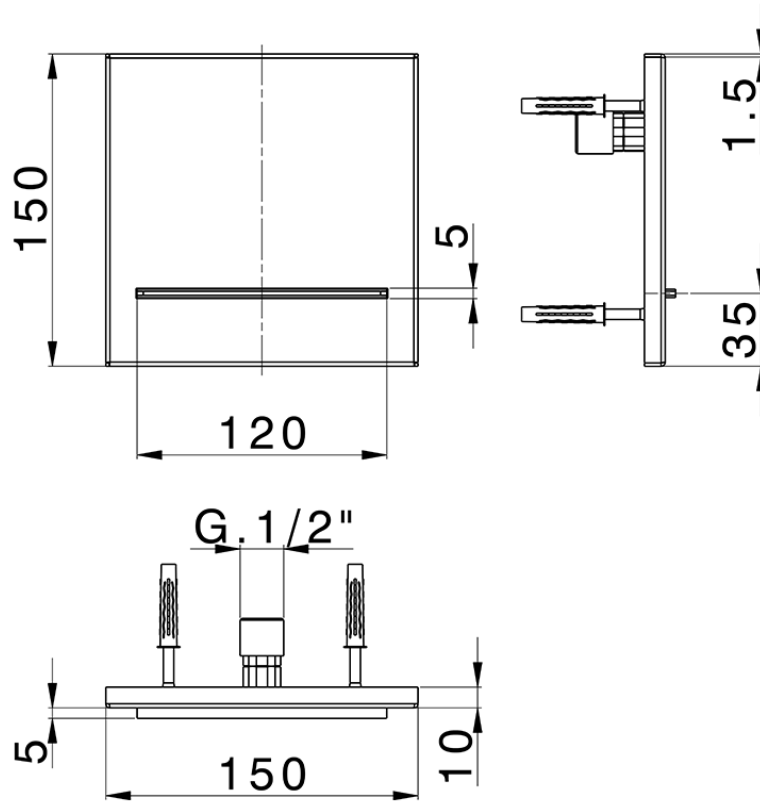

## 150x150 mm wall-mounted waterfall spout ZEN\_ZS129110

ZS129110

<https://en.huberitalia.com/150x150-mm-wall-mounted-waterfall-spout-zen-zs129110>

2024-12-19