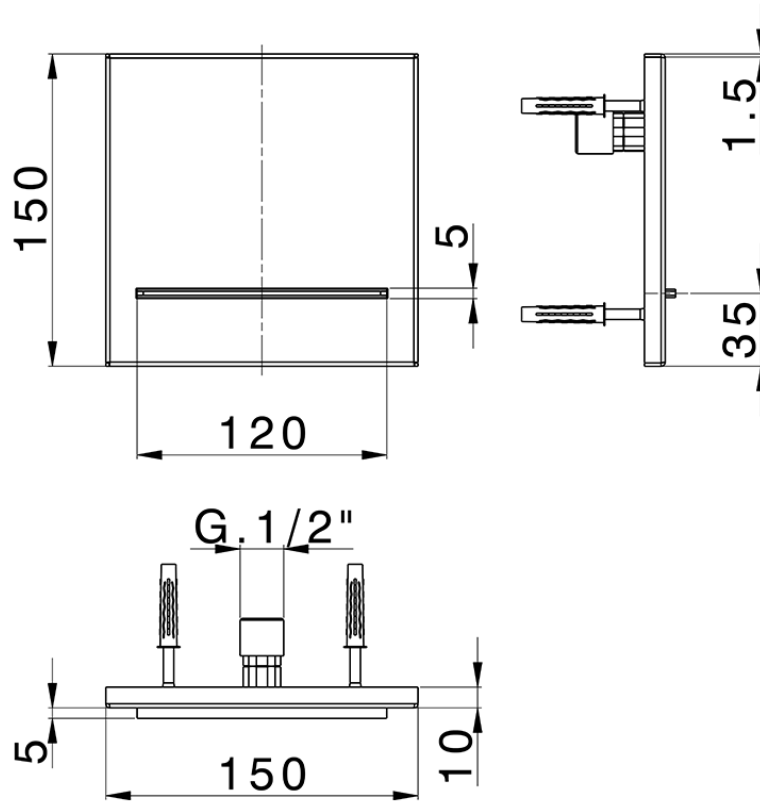

150x150 mm wall-mounted waterfall spout ZEN\_ZS129110

ZS129110

<https://en.huberitalia.com/150x150-mm-wall-mounted-waterfall-spout-zen-zs129110>

2024-12-18