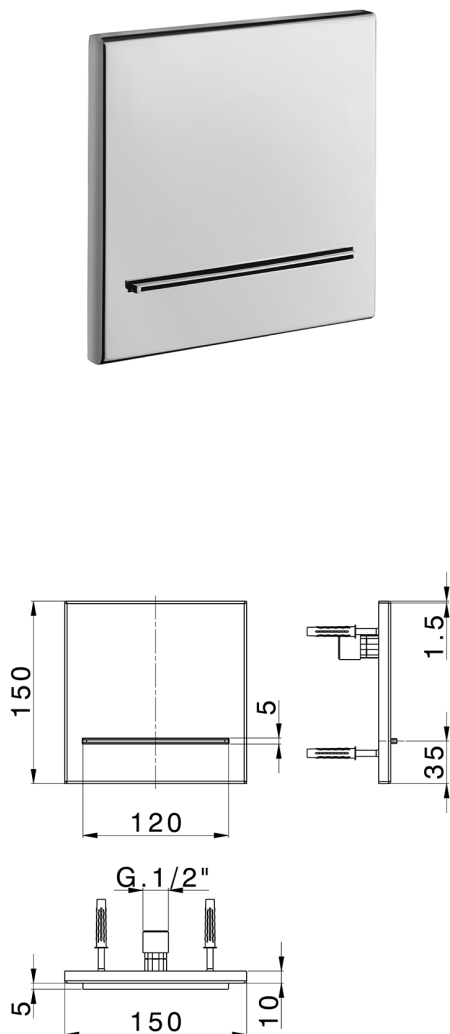

150x150 mm wall-mounted waterfall spout ZEN_ZS129110

MODEL **ZS129110**

150x150 mm wall-mounted waterfall spout, Stainless Steel AISI 304

AVAILABLE FINISHINGS

- **40** 40 Matt Black
- **4Q** 4Q Matt White
- **5G** 5G Rose Gold
- **D1** D1 Brushed Inox
- **D2** D2 Polished Inox

CHARACTERISTICS

2024-12-18