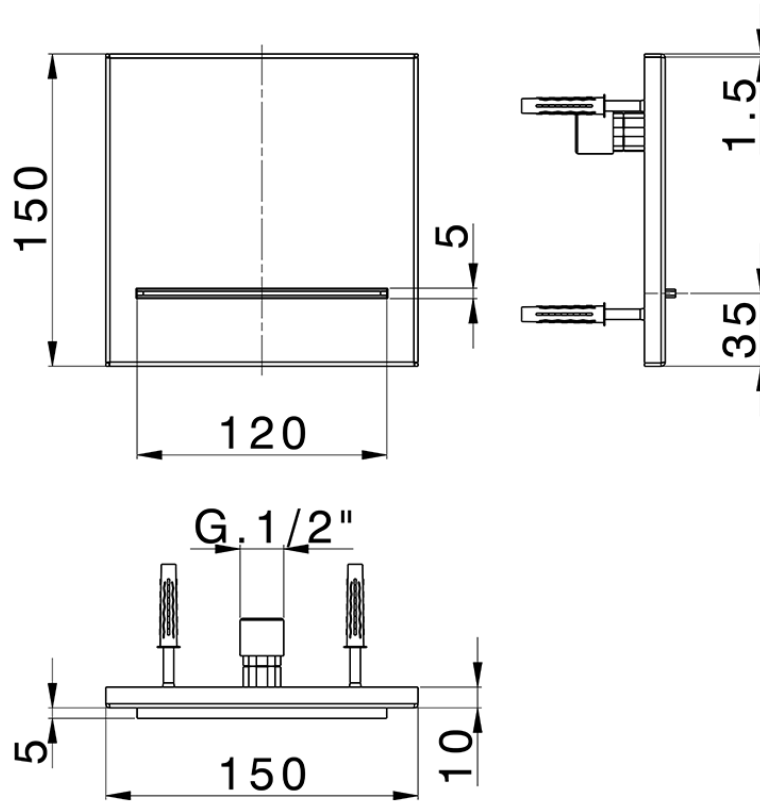

150x150 mm wall-mounted waterfall spout ZEN_ZS129110

ZS129110

<https://en.huberitalia.com/150x150-mm-wall-mounted-waterfall-spout-zen-zs129110>

2024-12-19