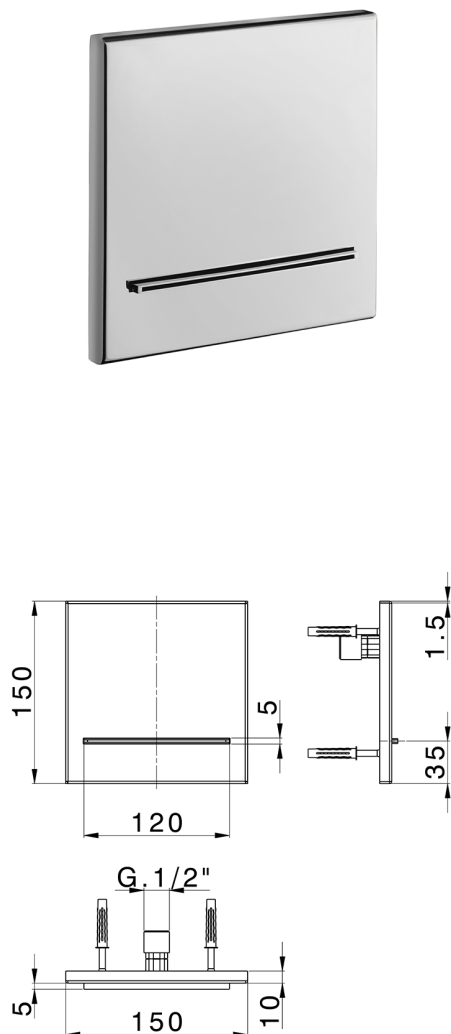

150x150 mm wall-mounted waterfall spout ZEN_ZS129110

MODEL **ZS129110**

150x150 mm wall-mounted waterfall spout, Stainless Steel AISI 304

AVAILABLE FINISHINGS

- **40** 40 Matt Black
- **4Q** 4Q Matt White
- **5G** 5G Rose Gold
- **D1** D1 Brushed Inox
- **D2** D2 Polished Inox

CHARACTERISTICS

2024-12-19