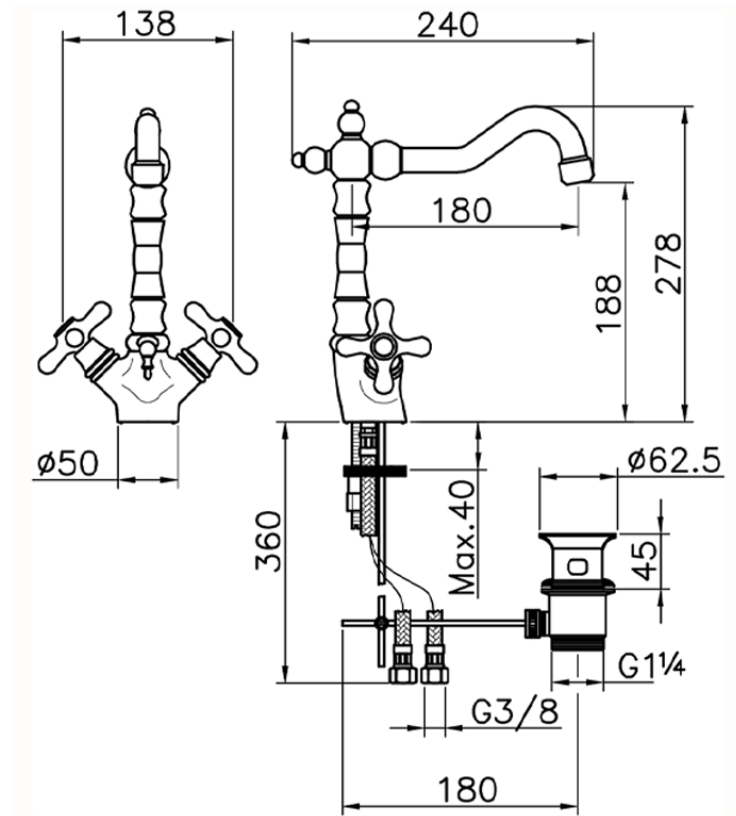

Washbasin mixer CROISSETTE_CS000520

CS000520

<https://en.huberitalia.com/washbasin-mixer-croisette-cs000520>

2025-04-07