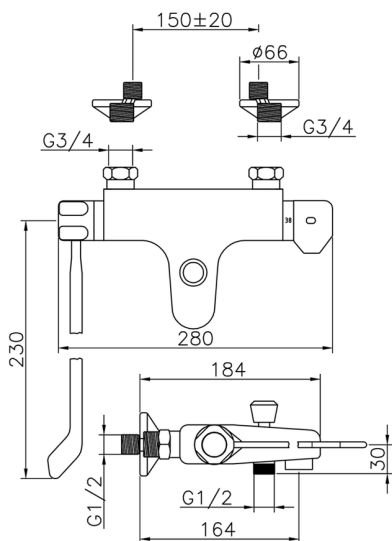

## Thermostatic bath mixer COMMUNITY\_CLT25030

MODEL **CLT25030**

Thermostatic bath mixer, without shower set, 1/2" M flexible connection, with long lever

AVAILABLE FINISHINGS

**21** 21 Chrome

CHARACTERISTICS

Cartridge Spare Parts **24.04A.PP**

**8x20 Plus P Thermostatic Valve**