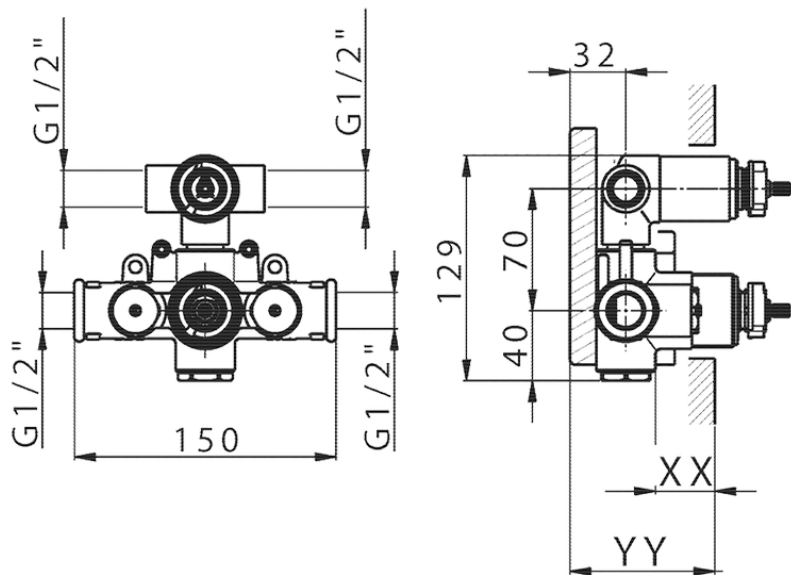

Exposed part for con.thermo.shower valve, 2-outlet THERMO_H3018100

H3018100

<https://en.huberitalia.com/exposed-part-for-con-thermo-shower-valve-2-outlet-thermo-h3018100>

Piastra/Plate/Plaque/Platte/Placa

2-3mm: XX 25-40 YY 76-91

10 mm: XX 16-31 YY 65-80

ZB018101

<https://en.huberitalia.com/2-outlet-concealed-thermostatic-shower-valve-concealed-zb018101>

2026-06-24