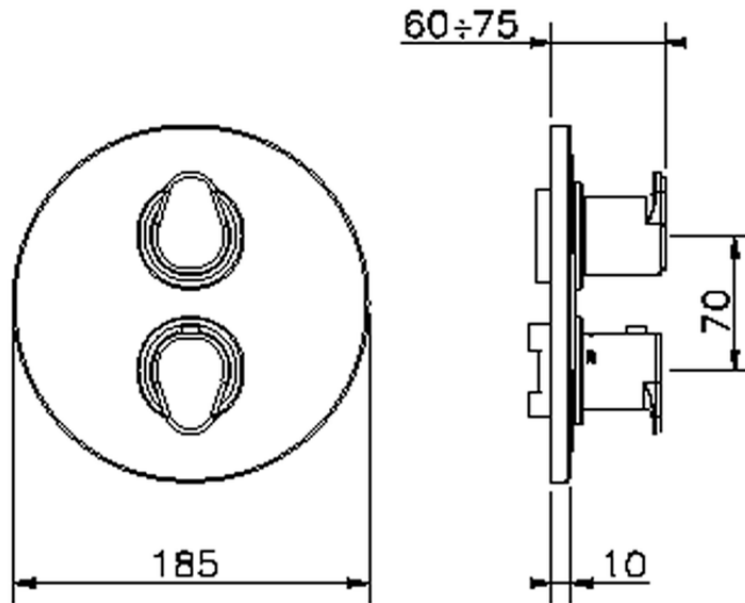

## Exposed part for con.thermo.shower valve, 2-outlet THERMO\_H3018100

H3018100

<https://en.huberitalia.com/exposed-part-for-con-thermo-shower-valve-2-outlet-thermo-h3018100>

## Piastra/Plate/Plaque/Platte/Placa

2-3mm: XX 25-40 YY 76-91

10 mm: XX 16-31 YY 65-80

ZB018101

<https://en.huberitalia.com/2-outlet-concealed-thermostatic-shower-valve-concealed-zb018101>

2026-04-08