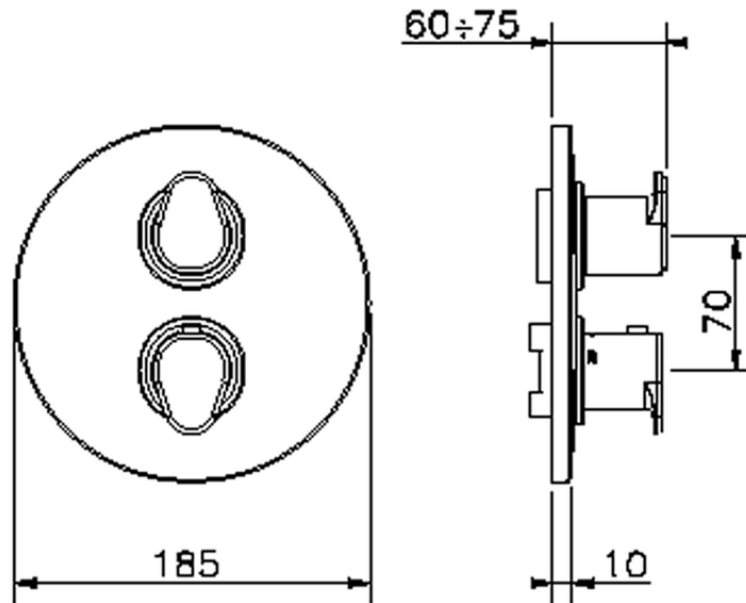

Exposed part for con.thermo.shower valve, 2-outlet THERMO_H3018100

H3018100

<https://en.huberitalia.com/exposed-part-for-con-thermo-shower-valve-2-outlet-thermo-h3018100>

Piastra/Plate/Plaque/Platte/Placa

2-3mm: XX 25-40 YY 76-91

10 mm: XX 16-31 YY 65-80

ZB018101

<https://en.huberitalia.com/2-outlet-concealed-thermostatic-shower-valve-concealed-zb018101>

2026-06-24