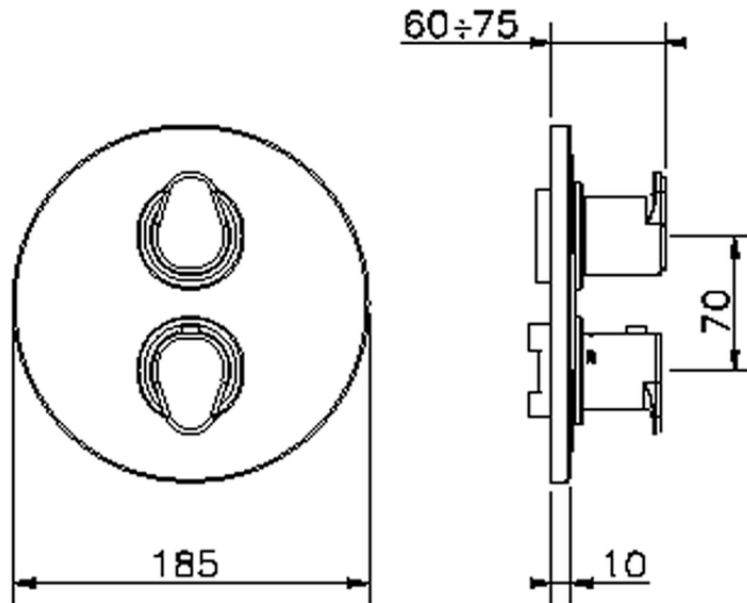

Exposed part for con.thermo.shower valve, 2-outlet THERMO_H3018100

H3018100

<https://en.huberitalia.com/exposed-part-for-con-thermo-shower-valve-2-outlet-thermo-h3018100>

Piastra/Plate/Plaque/Platte/Placa

2-3mm: XX 25-40 YY 76-91

10 mm: XX 16-31 YY 65-80

ZB018101

<https://en.huberitalia.com/2-outlet-concealed-thermostatic-shower-valve-concealed-zb018101>

2026-04-29